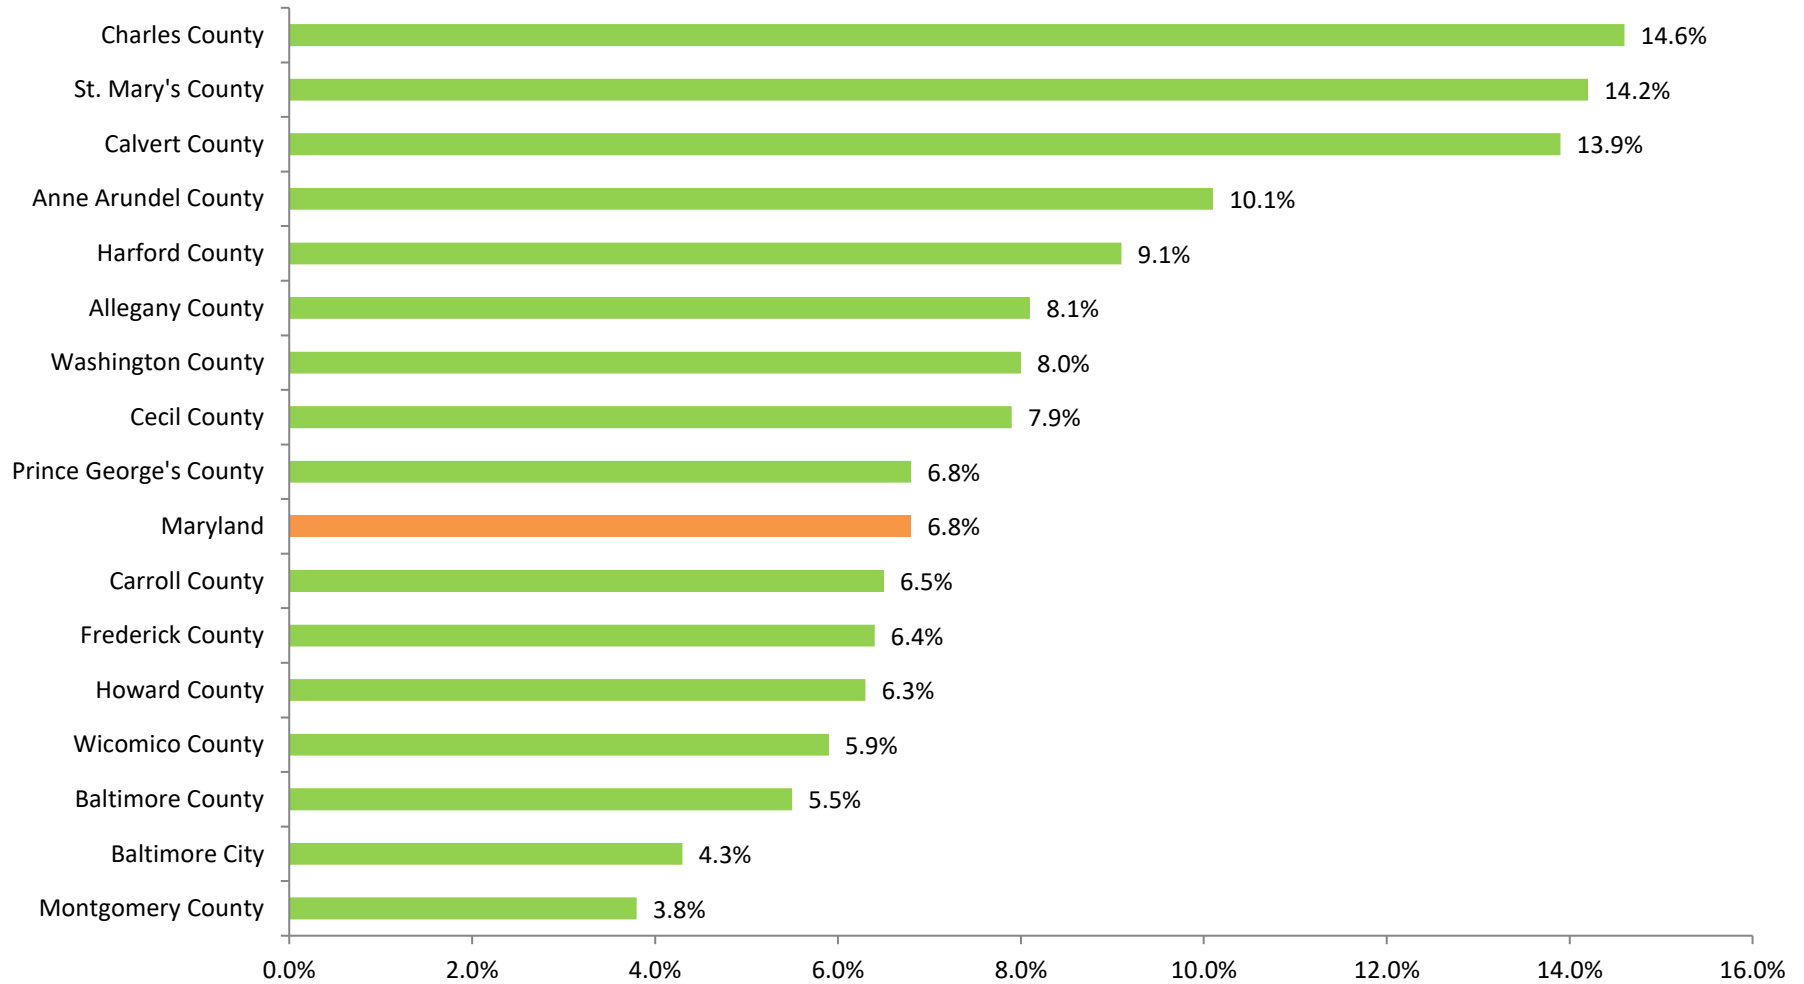

Percent of the Civilian Population 18 Years and Over Who Are Veterans in Maryland and its Jurisdictions, 2022

* Apparent differences may not be statistically significant at the 90 percent confidence interval.

Prepared by the Maryland Department of Planning, from the 2022 ACS for the 16 counties covered (population of 65,000 or more), September 2023