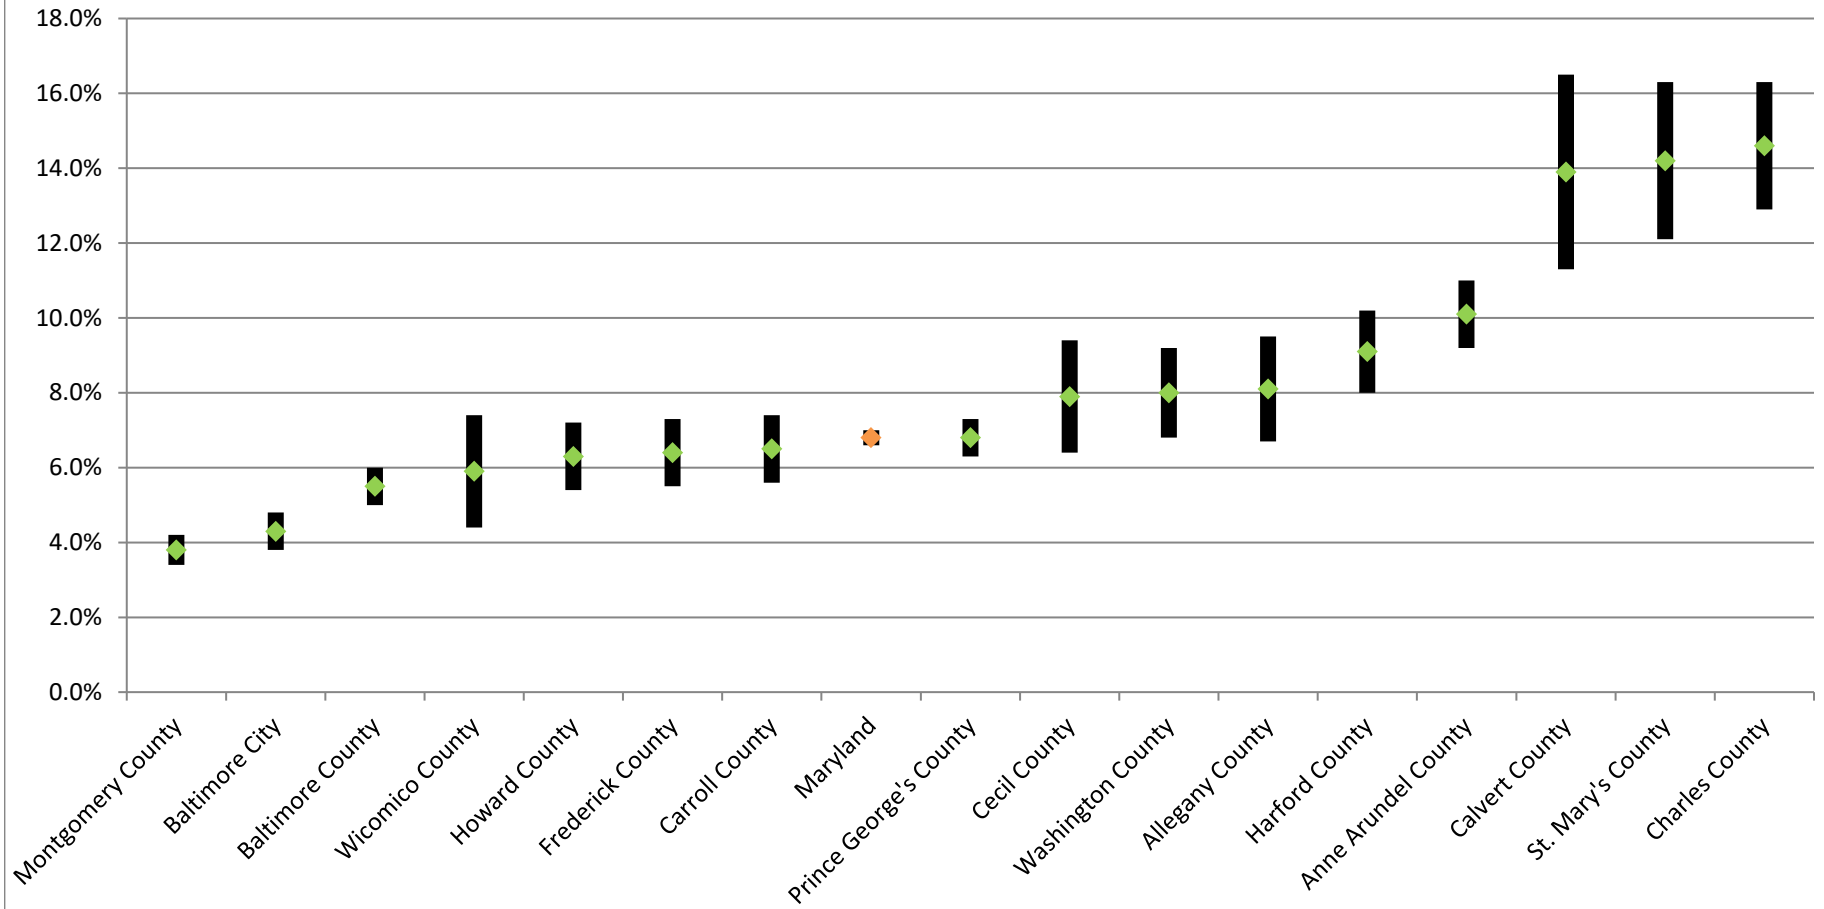

Percent of the Civilian Population 18 Years and Over Who Are Veterans in Maryland and its Jurisdictions, 2022 (with Margin of Error)

* Apparent differences may not be statistically significant at the 90 percent confidence interval.

Prepared by the Maryland Department of Planning, from the 2022 ACS for the 16 counties covered (population of 65,000 or more), September 2023