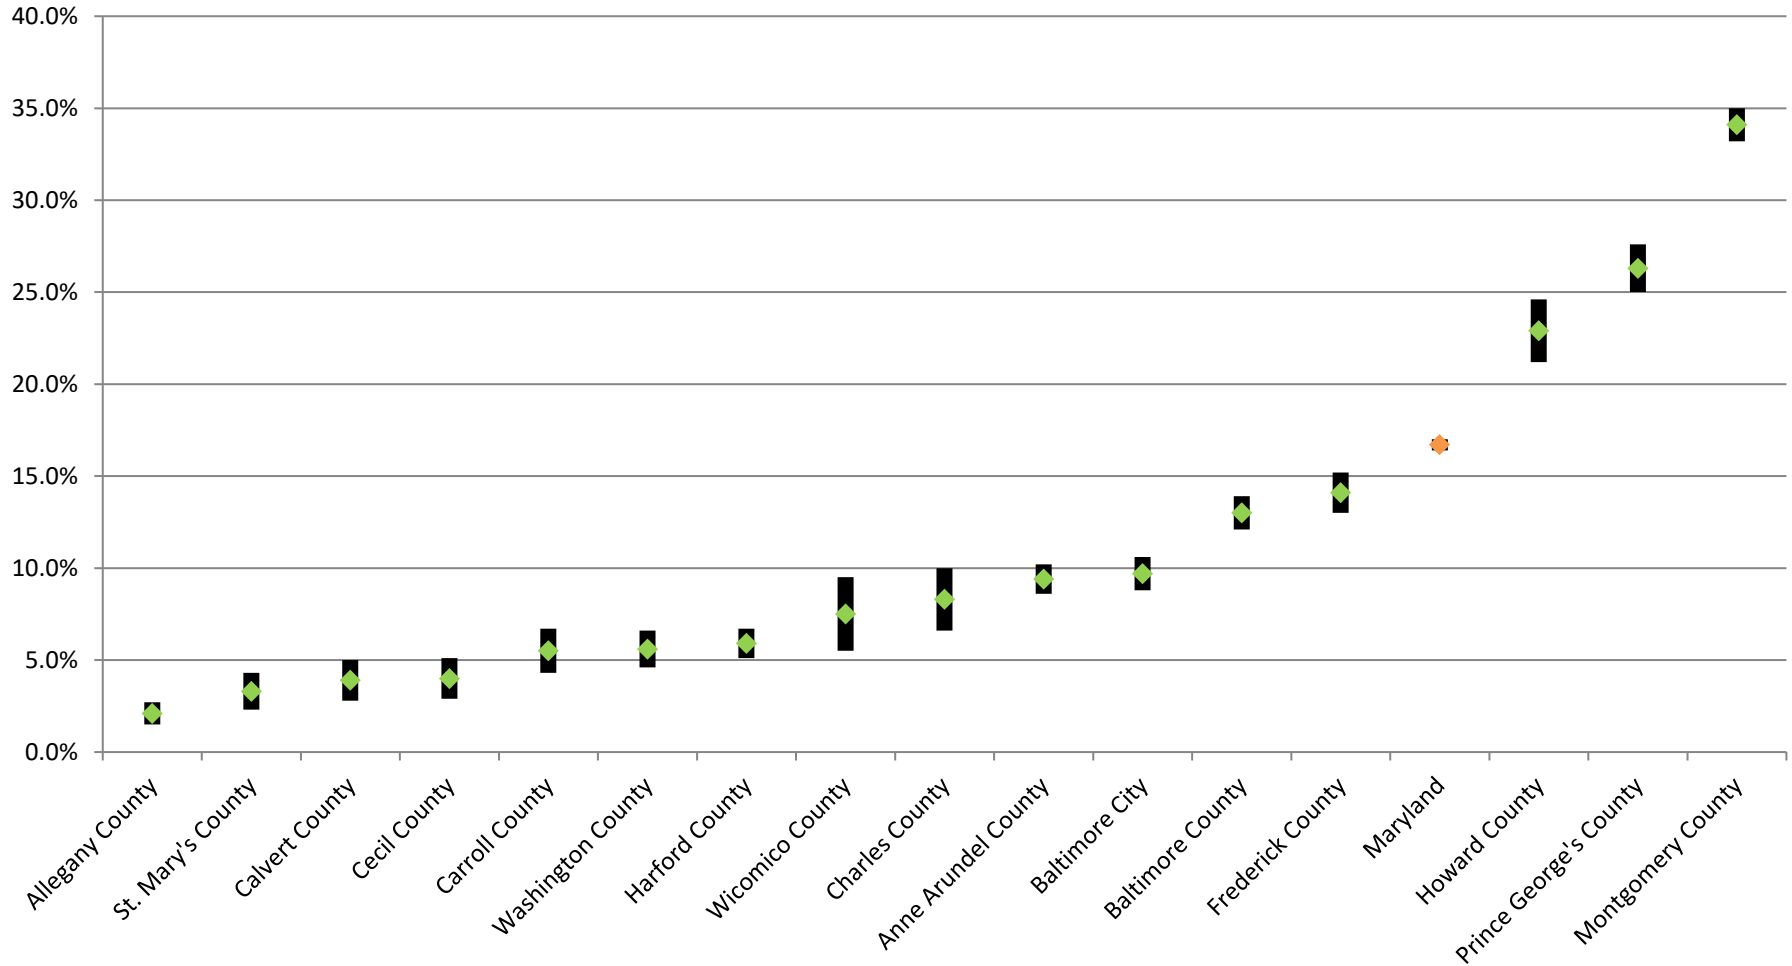

## Percent of People Who Are Foreign Born in Maryland and its Jurisdictions, 2022 (with Margin of Error)

\* Apparent differences may not be statistically significant at the 90 percent confidence interval.

Prepared by the Maryland Department of Planning, from the 2022 ACS for the 16 counties covered (population of 65,000 or more), September 2023