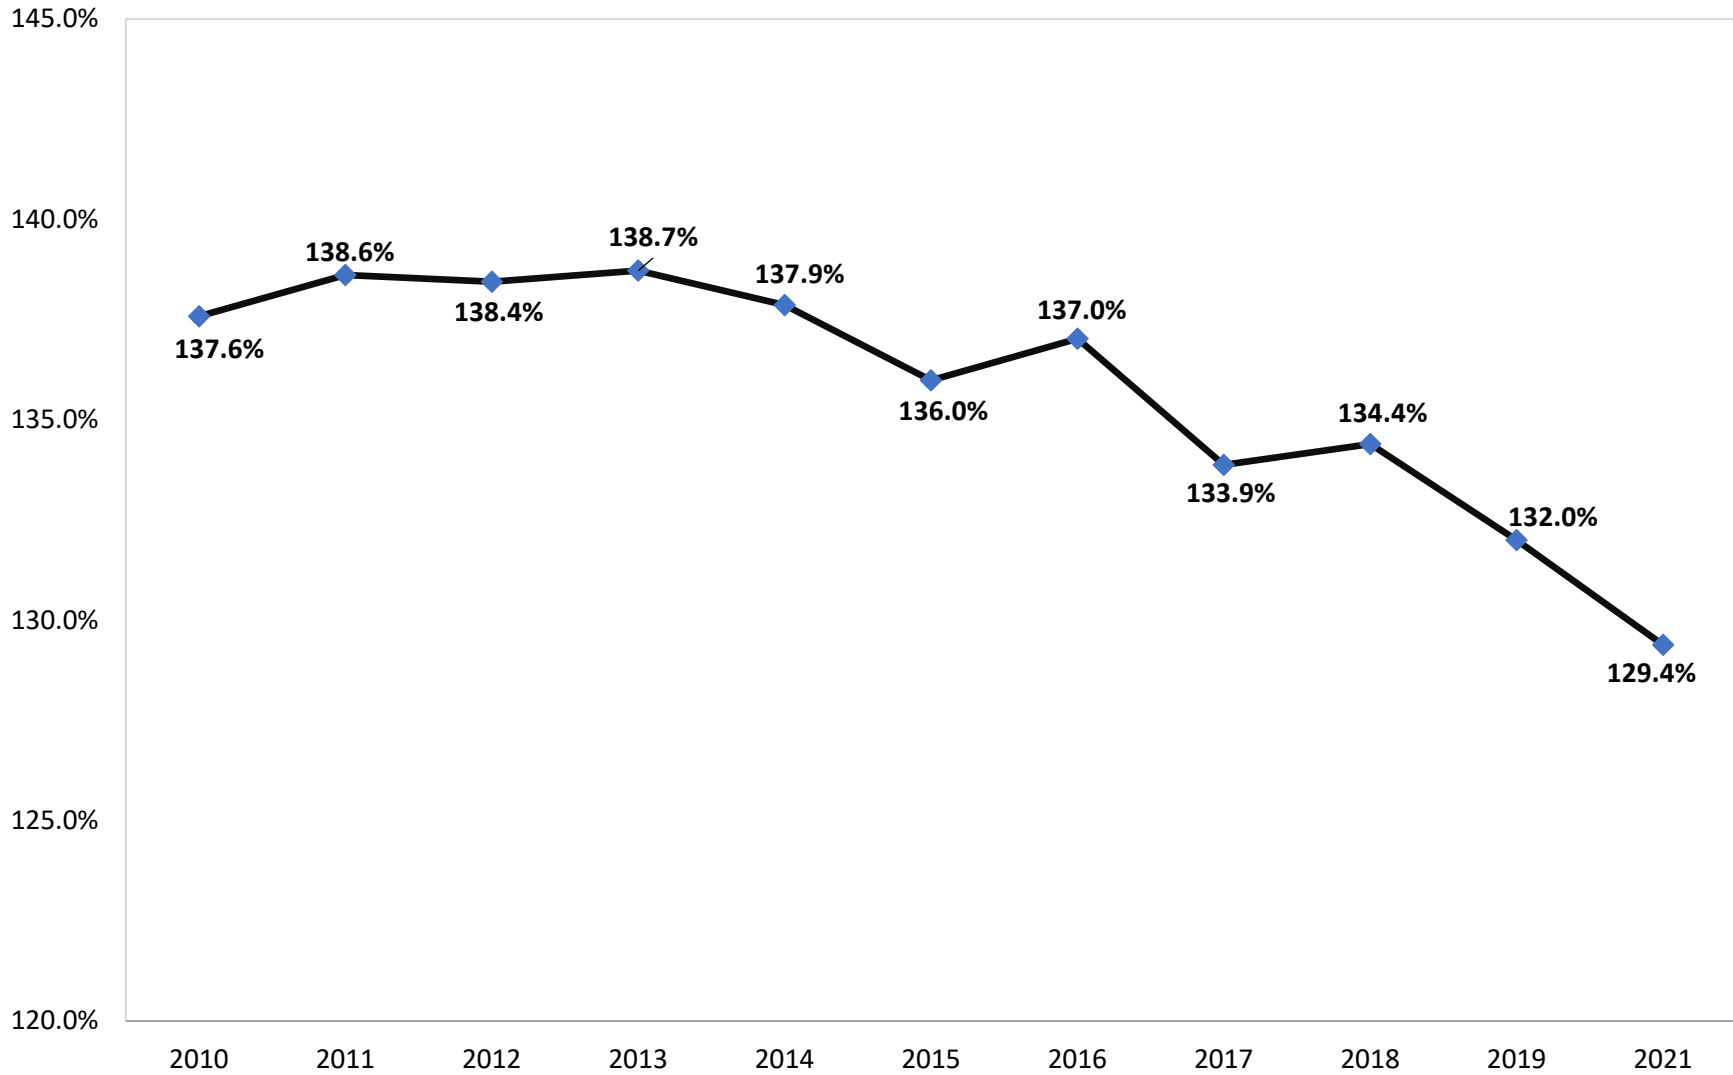

**Chart 2. Maryland Median Income as a Percent of U.S. Median Income
2010 to 2021**

Prepared by the Maryland Department of Planning from U.S. Census Bureau and 2021 American Community Survey 1-yr Estimates data, September 2022.
NOTE: 2020 ACS 1-yr data not released by the U.S. Census Bureau.