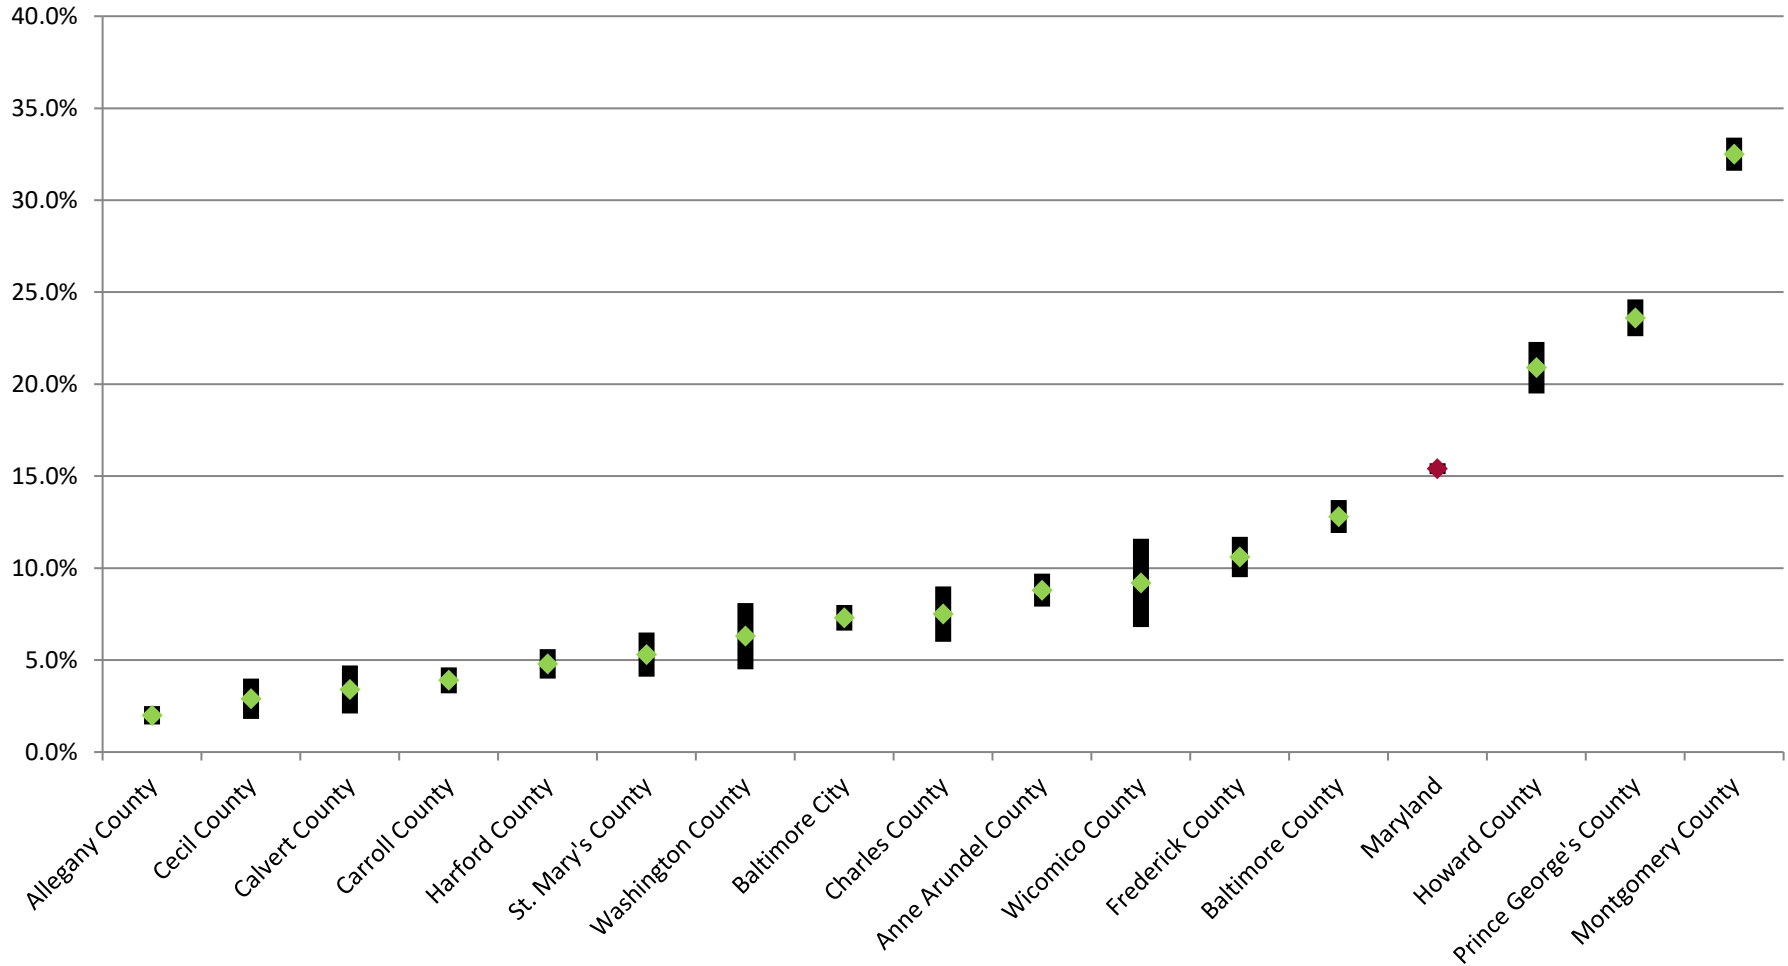

## Percent of People Who Are Foreign Born in Maryland and its Jurisdictions, 2019 (with Margin of Error)

\* Apparent differences may not be statistically significant at the 90 percent confidence interval.

Prepared by the Maryland Department of Planning, from the 2019 ACS for the 16 counties covered (population of 65,000 or more), September 2020