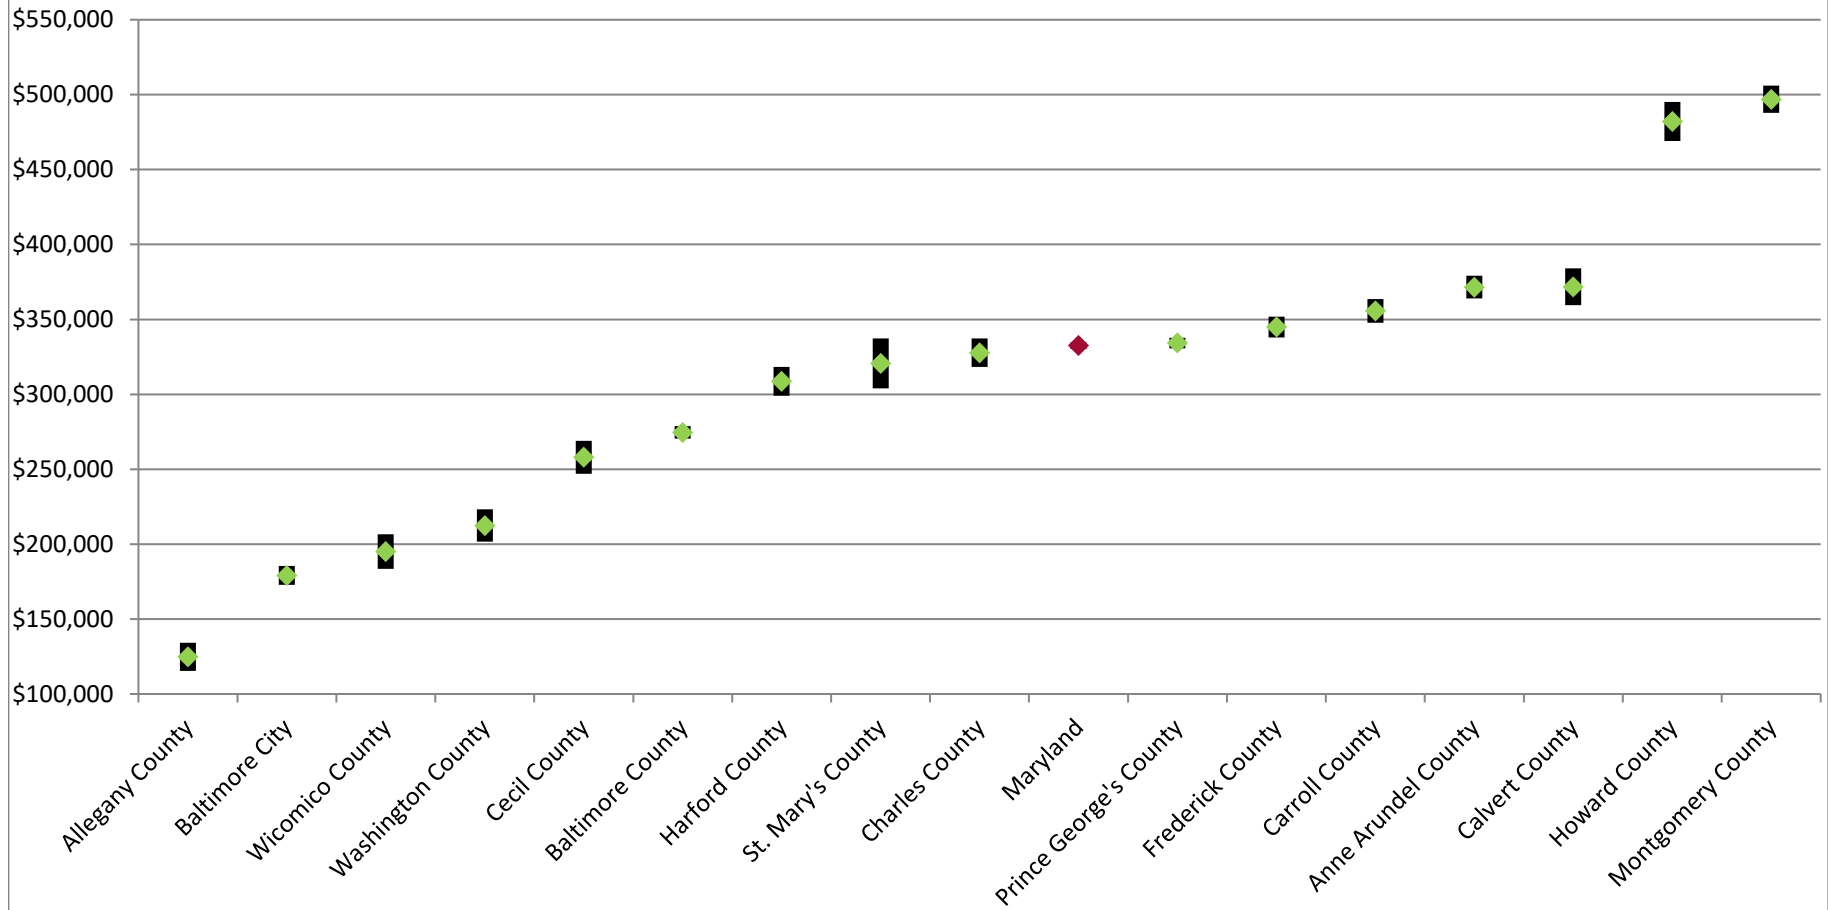

## Median Housing Value of Owner-Occupied Housing Units (in Dollars) in Maryland and its Jurisdictions, (with Margin of Error), 2019

\* Apparent differences may not be statistically significant at the 90 percent confidence interval.

Prepared by the Maryland Department of Planning, from the 2019 ACS for the 16 counties covered (population of 65,000 or more), September 2020