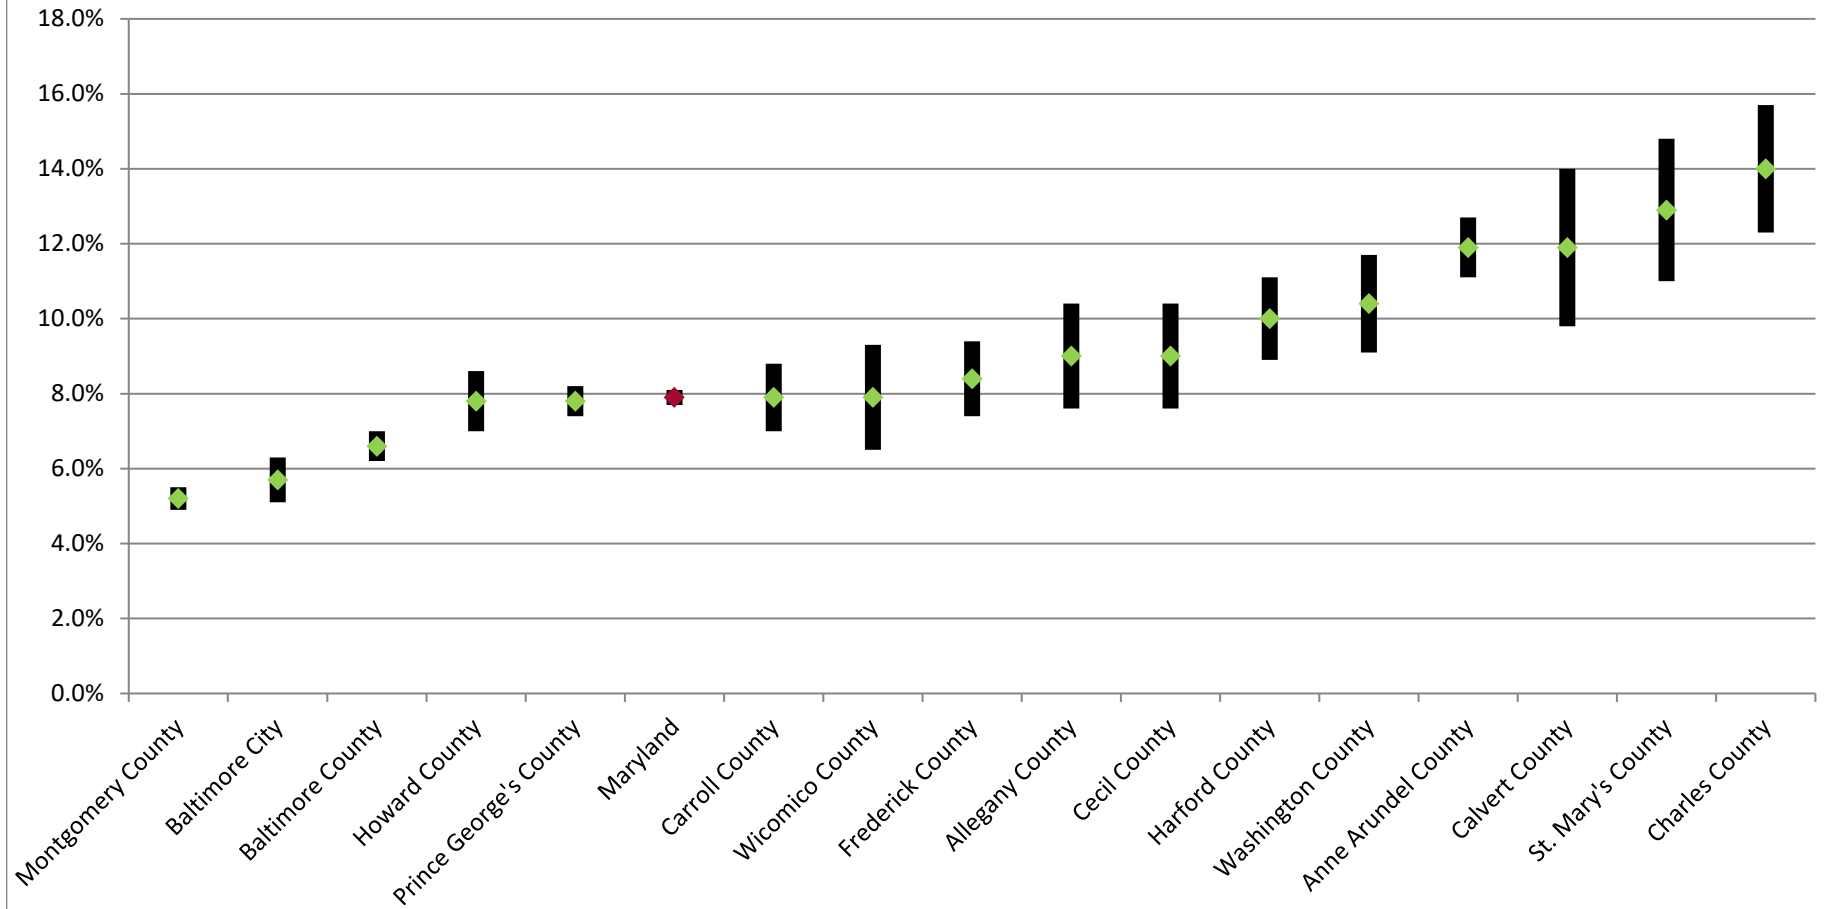

Percent of the Civilian Population 18 Years and Over Who Are Veterans in Maryland and its Jurisdictions, 2017 (with Margin of Error)

* Apparent differences may not be statistically significant at the 90 percent confidence interval.

Prepared by the Maryland Department of Planning, from the 2017 ACS for the 16 counties covered (population of 65,000 or more), September 2018