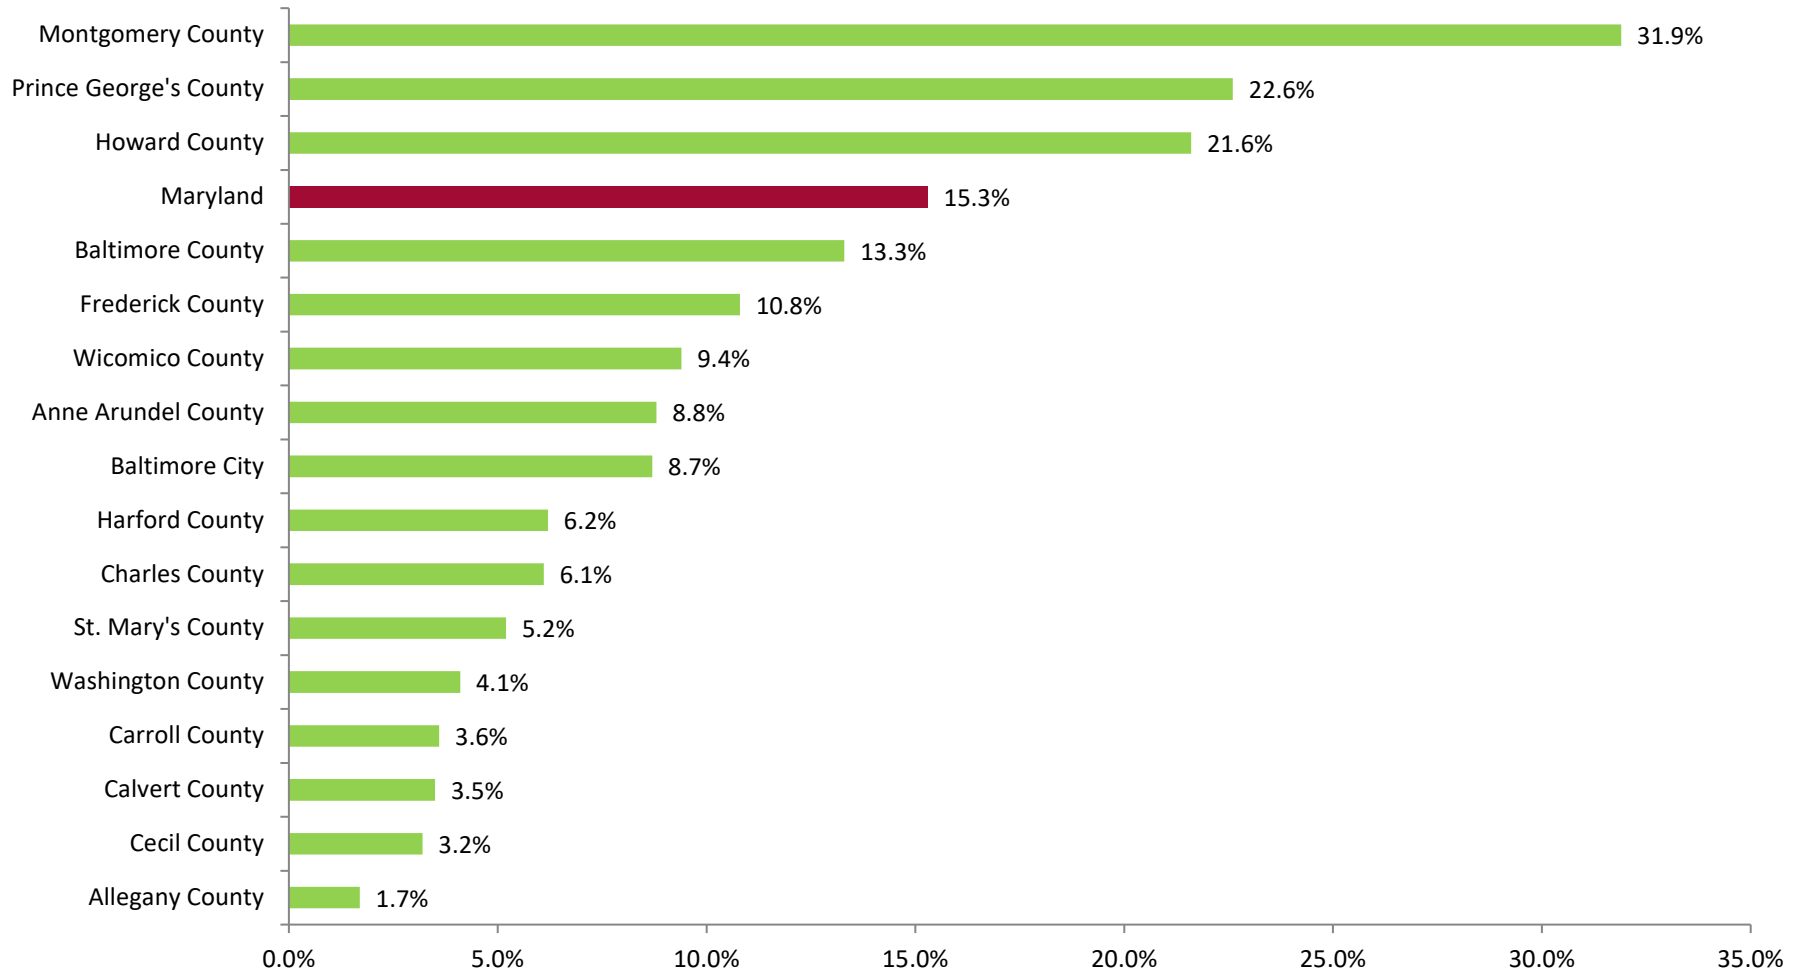

Percent of People Who Are Foreign Born in Maryland and its Jurisdictions, 2017

* Apparent differences may not be statistically significant at the 90 percent confidence interval.

Prepared by the Maryland Department of Planning, from the 2017 ACS for the 16 counties covered (population of 65,000 or more), September 2018