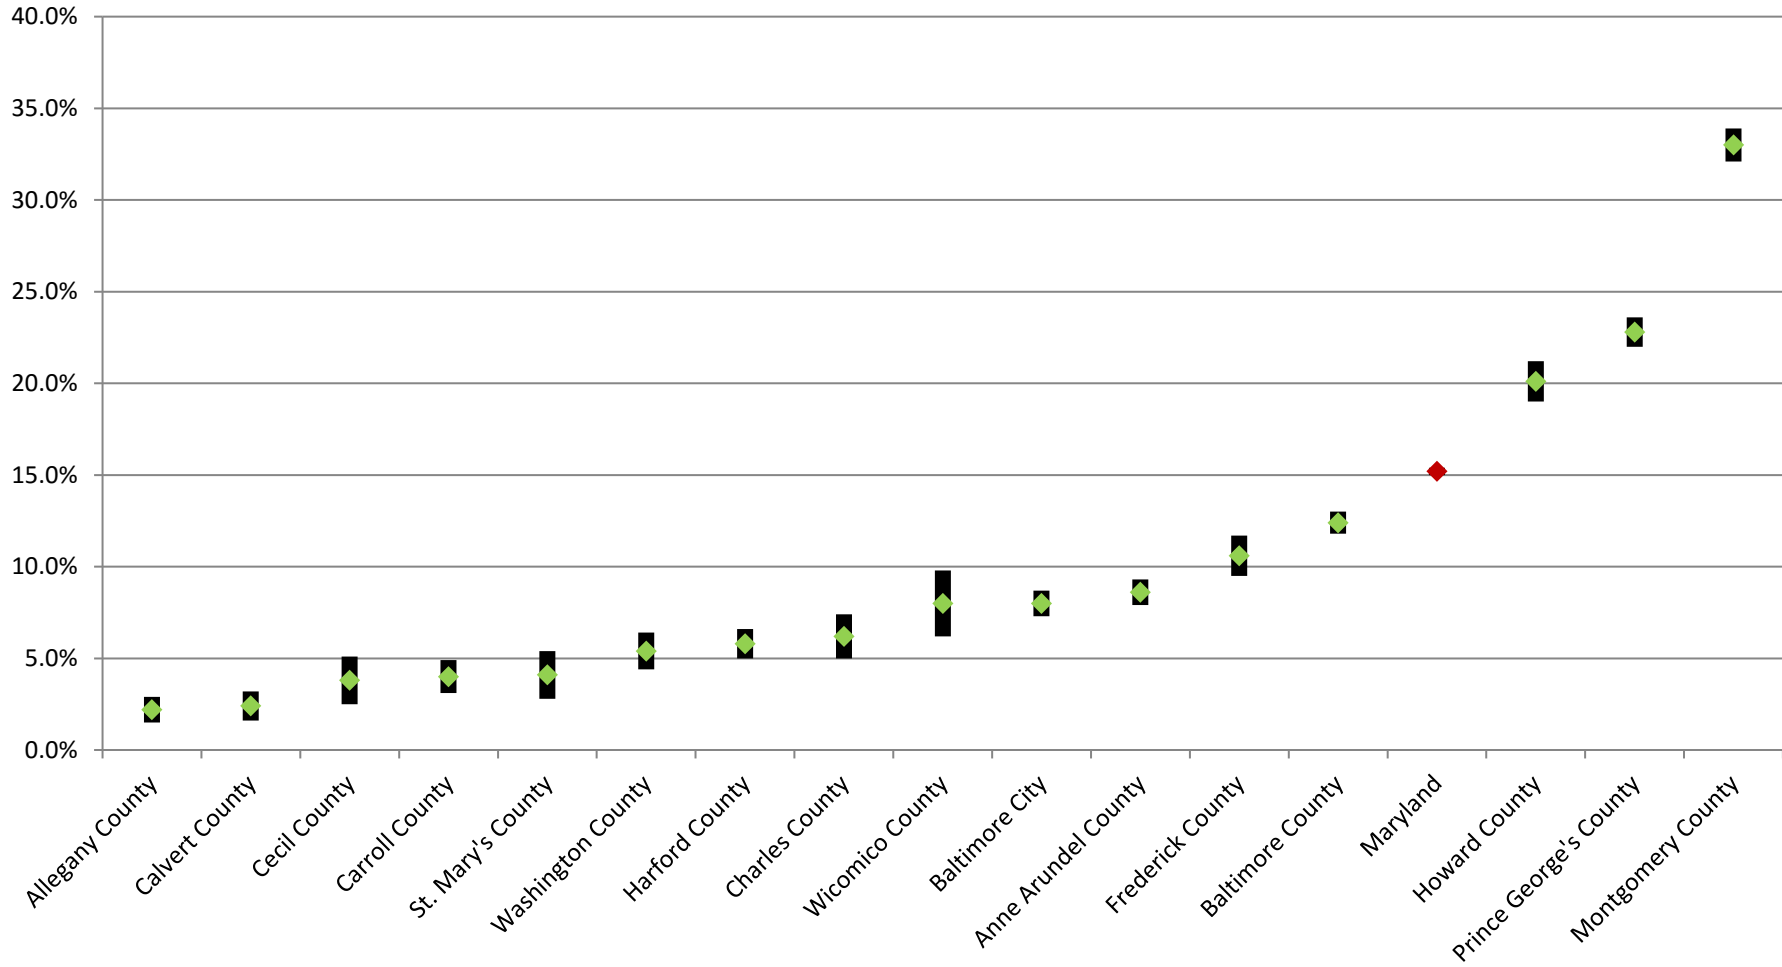

Percent of People Who Are Foreign Born in Maryland and its Jurisdictions, 2015 (with Margin of Error)

* Apparent differences may not be statistically significant at the 90 percent confidence interval.

Prepared by the Maryland Department of Planning, from the 2015 ACS for the 16 counties covered (population of 65,000 or more), September 2016