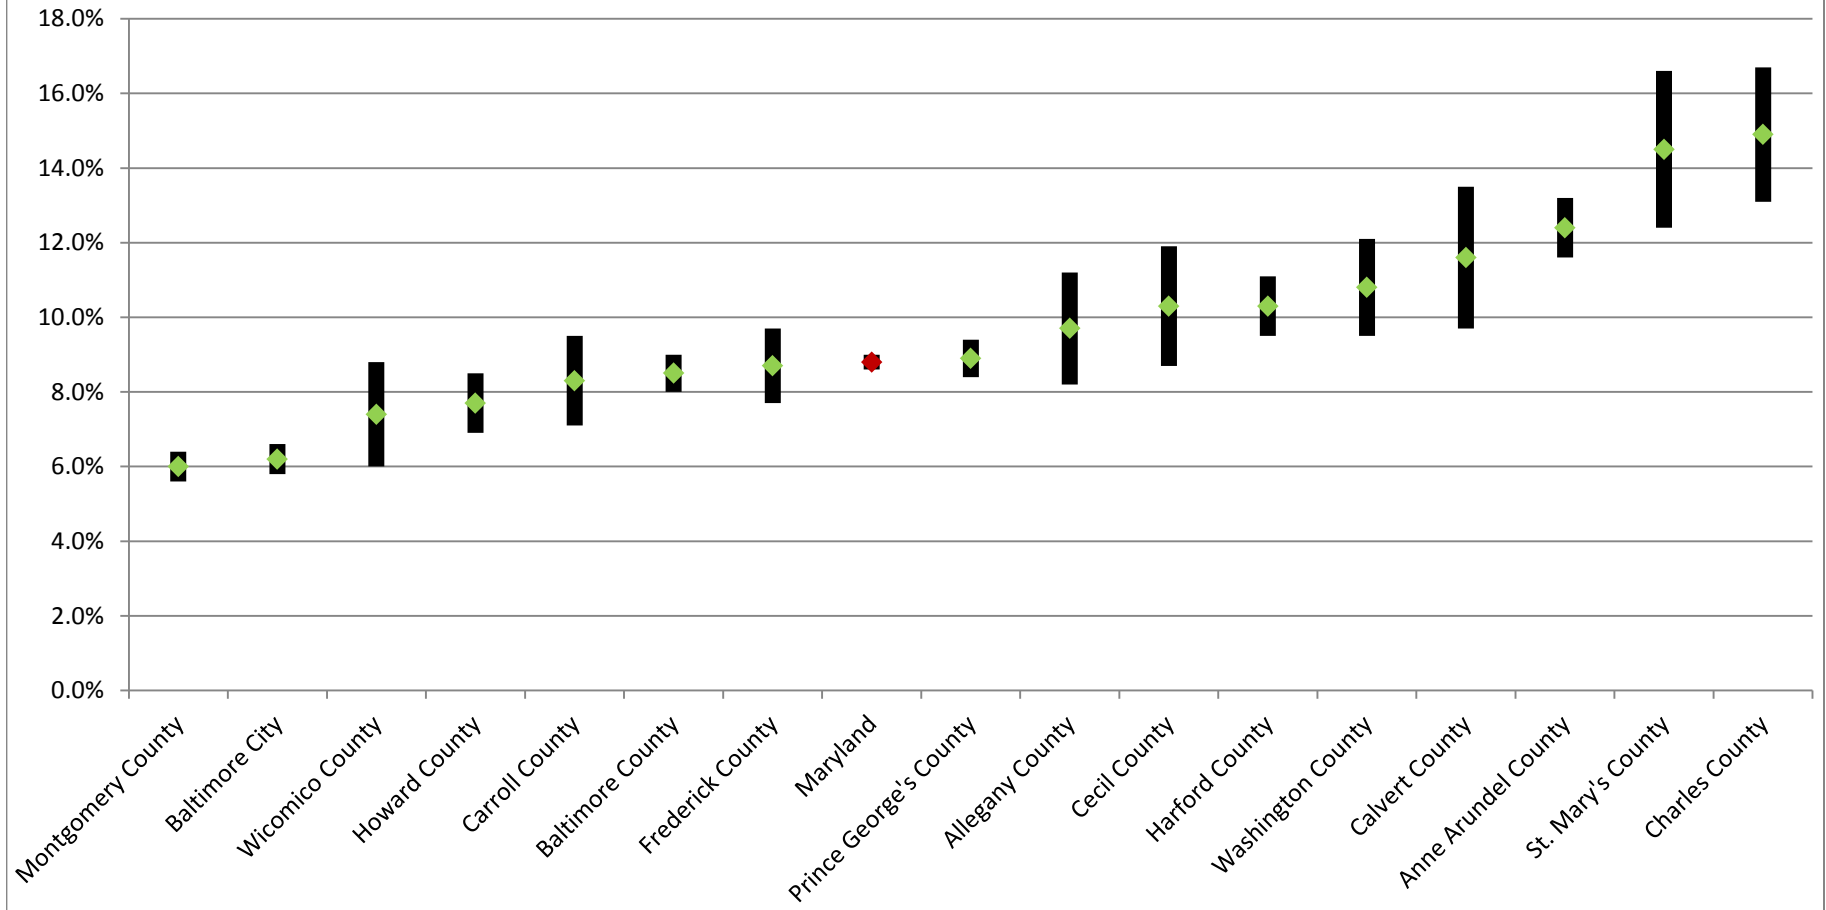

## Percent of the Civilian Population 18 Years and Over Who Are Veterans in Maryland and its Jurisdictions, 2013 (with Margin of Error)

\* Apparent differences may not be statistically significant at the 90 percent confidence interval.

Prepared by the Maryland Department of Planning, from the 2013 ACS for the 16 counties covered (population of 65,000 or more), September 2014