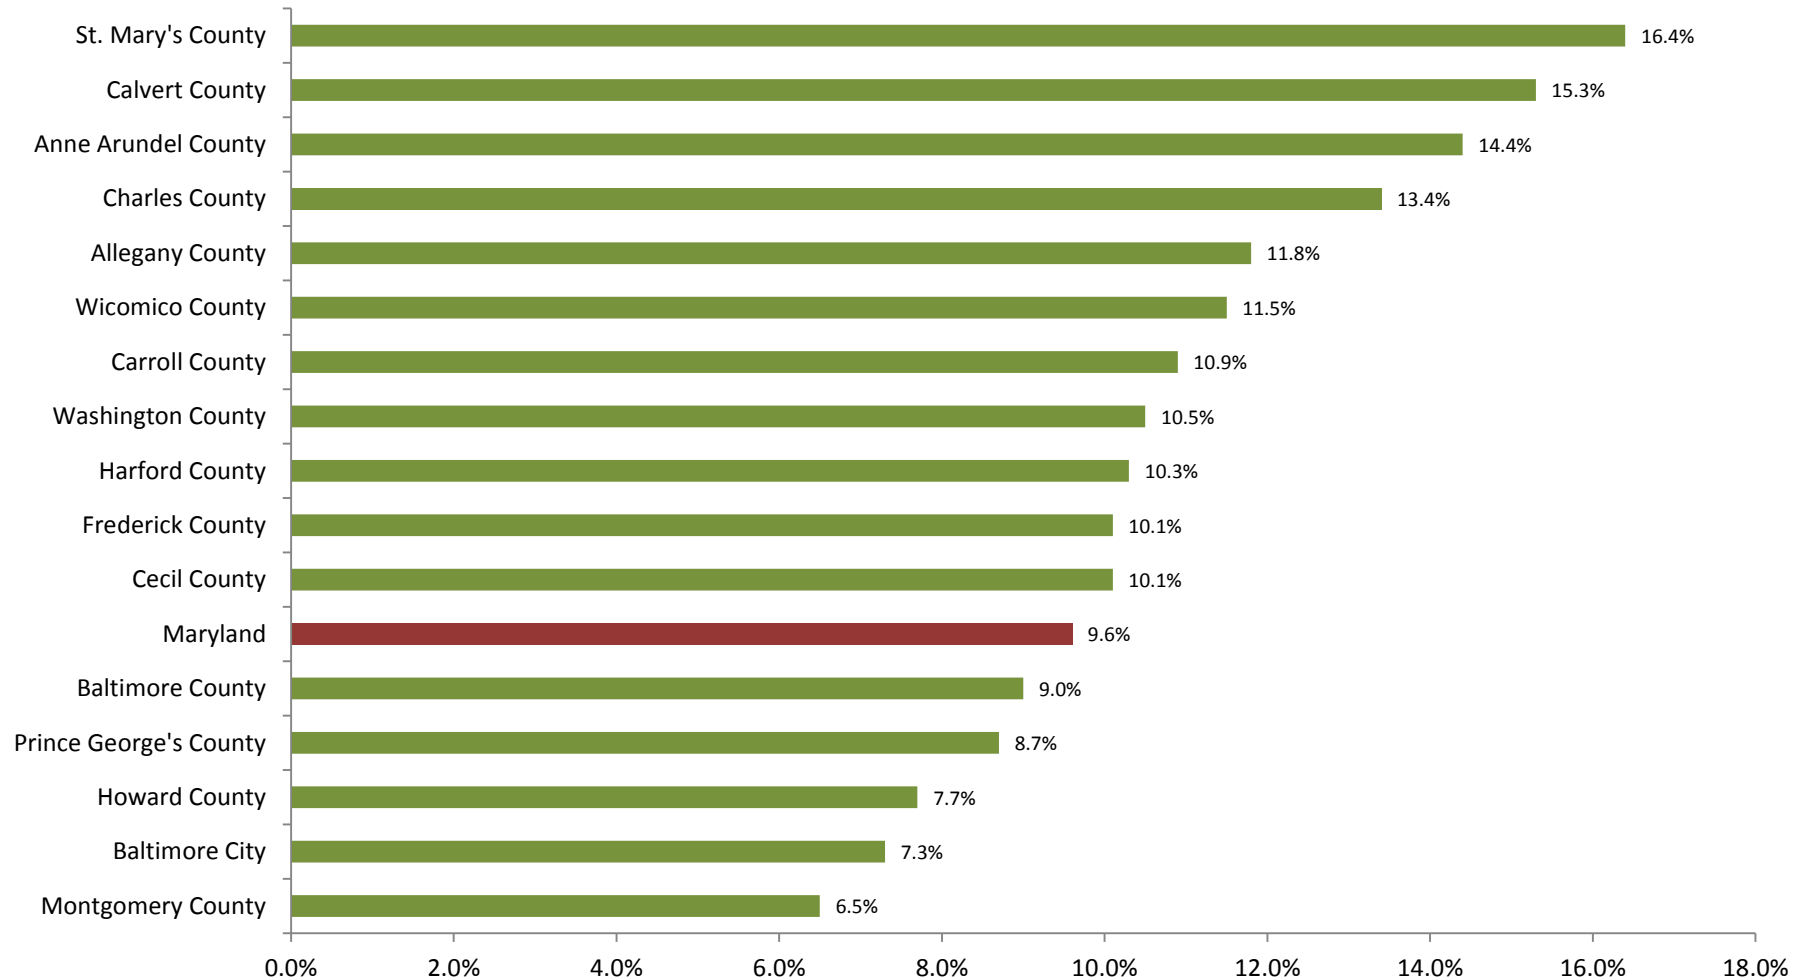

Percent of the Civilian Population 18 Years and Over Who Are Veterans in Maryland and its Jurisdictions, 2011

* Apparent differences may not be statistically significant at the 90 percent confidence interval.