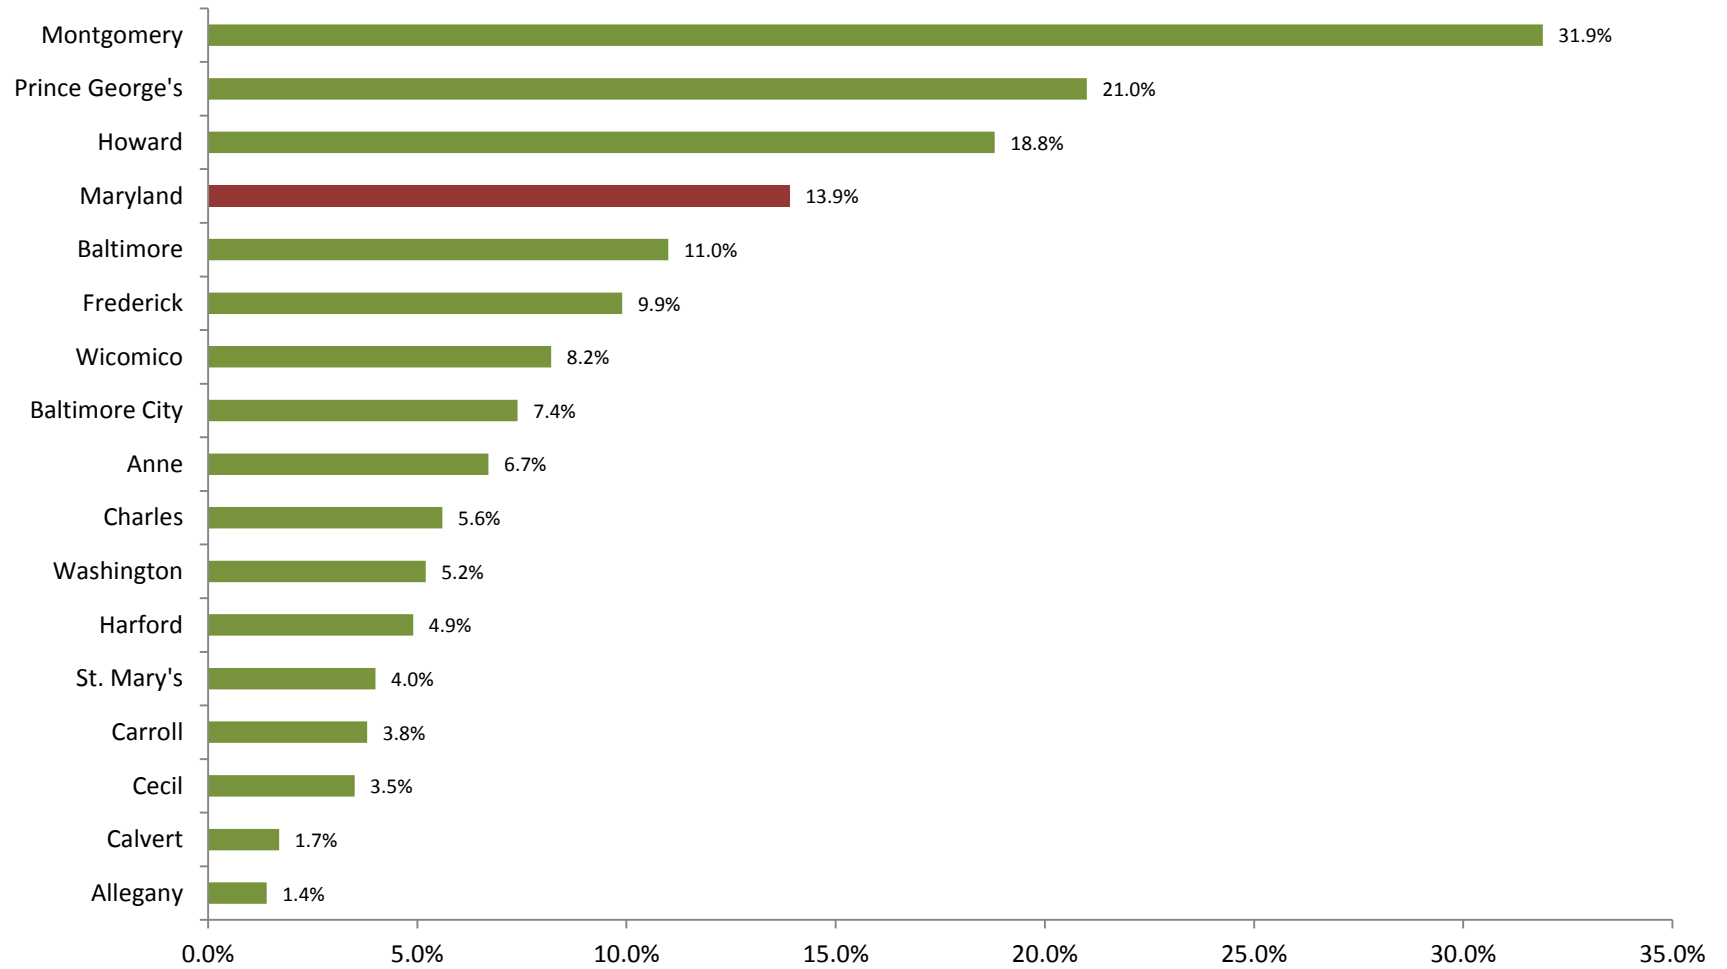

## Percent of People Who Are Foreign Born in Maryland and its Jurisdictions, 2011

\* Apparent differences may not be statistically significant at the 90 percent confidence interval.

Prepared by the Maryland Department of Planning, from the 2011 ACS for the 16 counties covered (population of 65,000 or more), September 2012