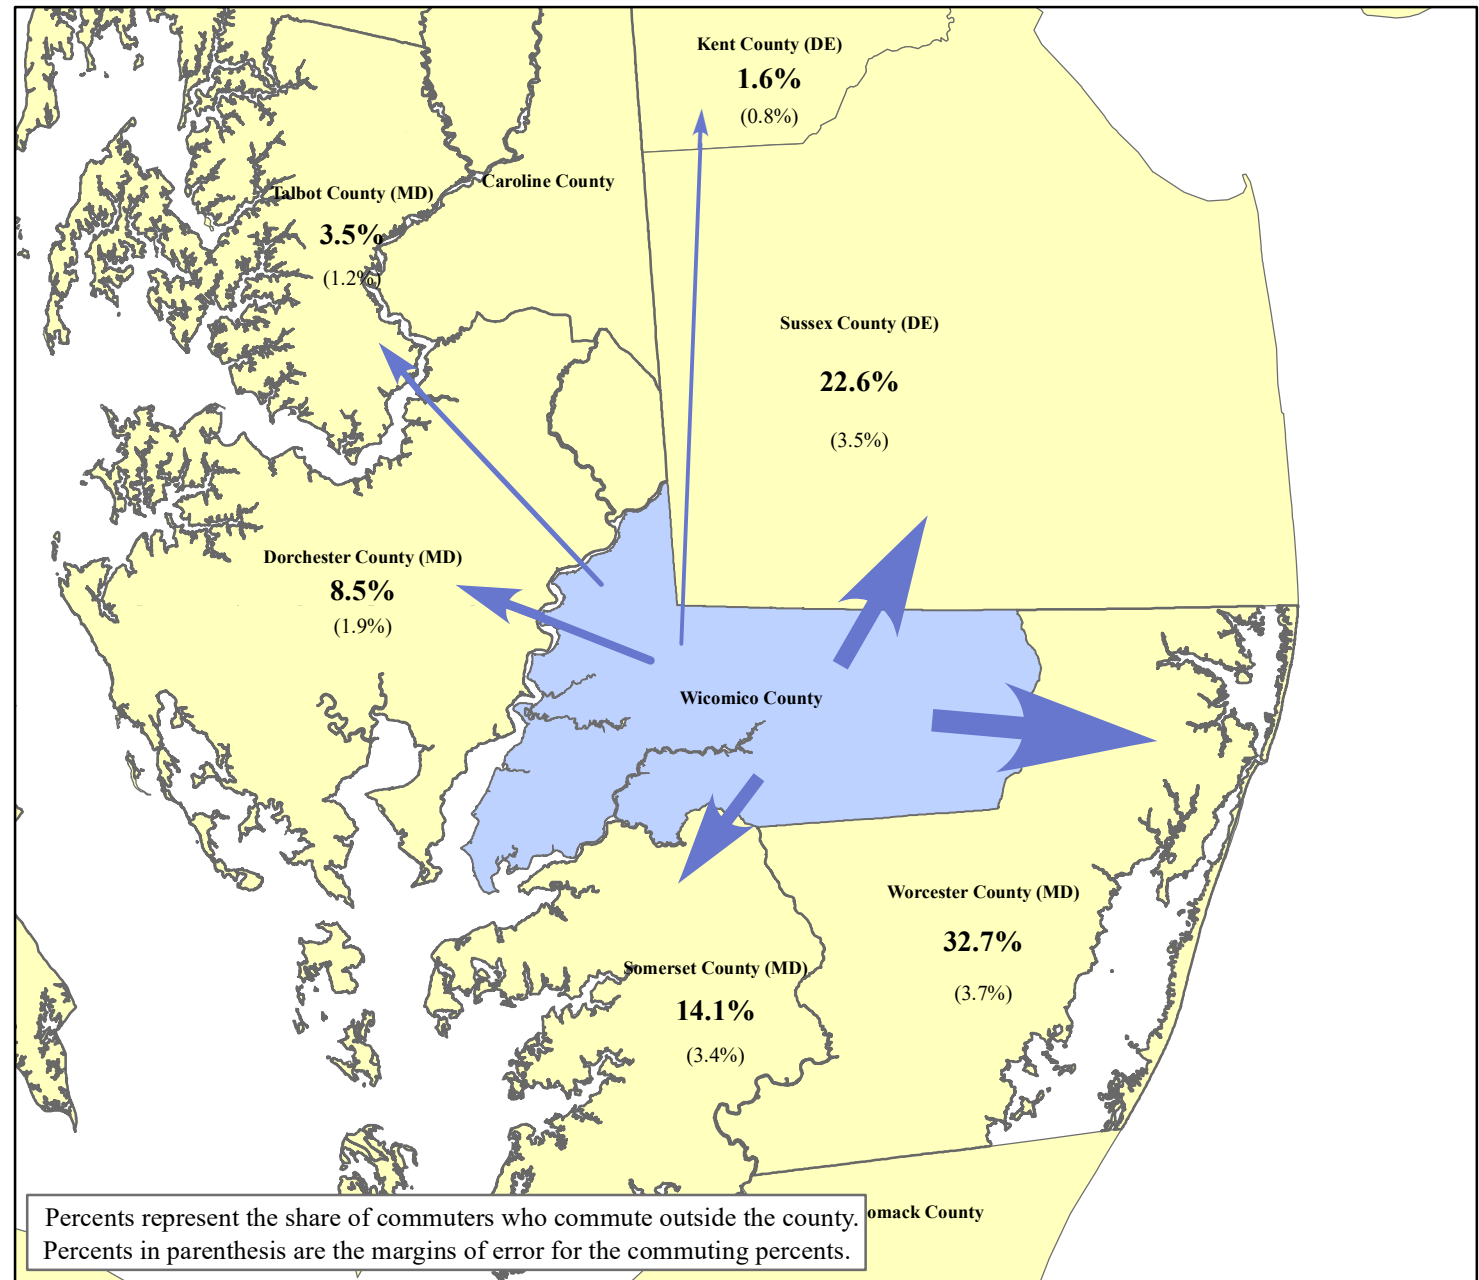

Distribution of Wicomico County Commuters Working Outside the County 2011 - 2015

Wicomico County Workers

To:	Number	MOE[^]
Wicomico County*	35,400	1,084
Other Counties**	11,599	855

Commuters To	Number	MOE
Worcester County	3,561	426
Sussex County	2,698	424
Somerset County	1,636	388
Dorchester County	1,062	276
Talbot County	530	185
Accomack County	227	89
Baltimore city	188	82
Queen Anne's County	179	107
Anne Arundel County	173	90
Caroline County	111	58
Cayuga County	109	96
Kent County	97	78
Prince George's County	96	57
Philadelphia County	74	74
Harris County	72	79
Montgomery County	69	62
District of Columbia	67	43
Manassas Park city	61	69
Cumberland County	55	81
Reminder of Counties	534	120

* Live and Work in Wicomico County

** Live in Wicomico County & work outside Wicomico County

[^] MOE = Margin of Error

Prepared by the Maryland Department of Planning, Planning Data & Analysis Unit

Source: U.S. Census Bureau, 2011-2015 American Community Survey Data, Journey-To-Work Commutation Data, September, 2020.