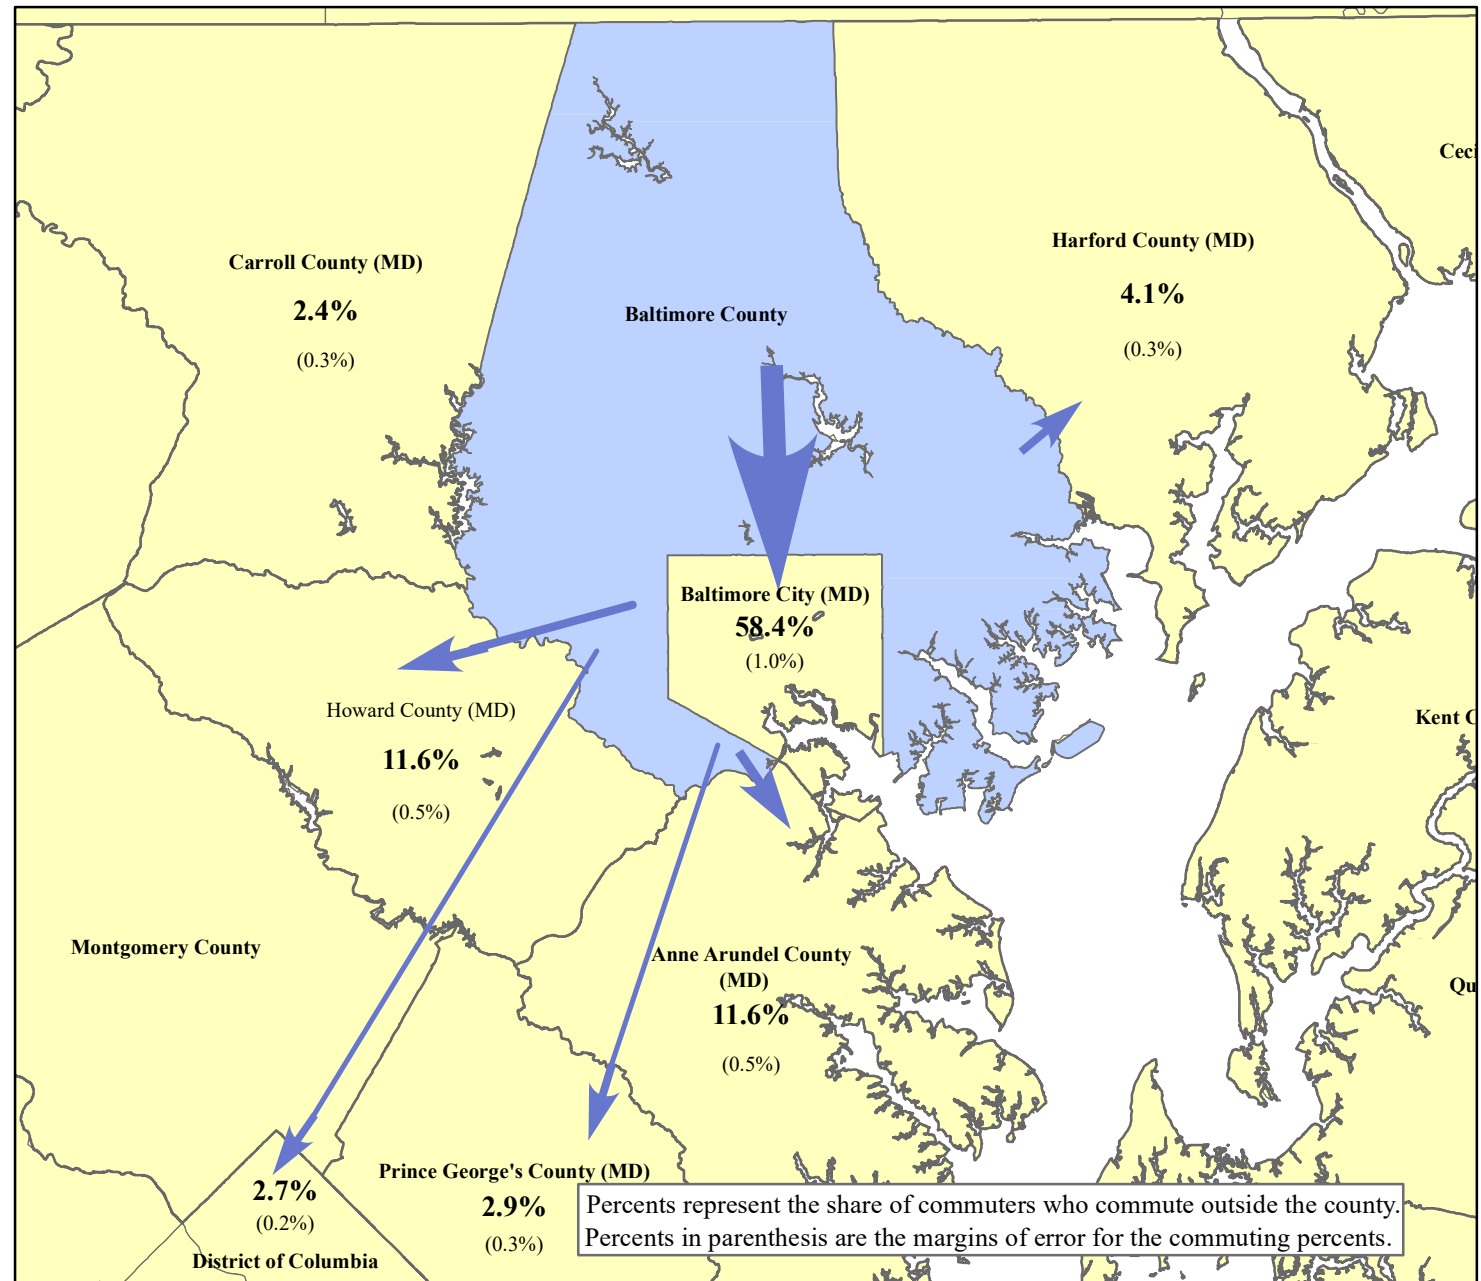

Distribution of Baltimore County Commuters Working Outside the County 2011 - 2015

Baltimore County Workers

To:	Number	MOE [^]
Baltimore County*	203,094	2,618
Other Counties**	201,150	2,659

Commuters From	Number	MOE
Baltimore city	115,654	1736
Anne Arundel County	24,340	1049
Howard County	23,625	1006
Harford County	8,536	611
Prince George's County	6,127	562
Carroll County	5,163	554
District of Columbia	5,120	575
Montgomery County	4,727	579
Frederick County	947	198
York County	855	200
Fairfax County	762	177
Cecil County	472	210
Arlington County	369	126
Alexandria city	247	106
New Castle County	199	99
Loudoun County	182	85
Cumberland County	161	171
Philadelphia County	148	69
Worcester County	144	139
Reminder of Counties	3,372	220

* Live and Work in Baltimore County

** Live in Baltimore County & work outside Baltimore County

[^] MOE = Margin of Error

Prepared by the Maryland Department of Planning, Planning Data & Analysis Unit

Source: U.S. Census Bureau, 2011-2015 American Community Survey Data, Journey-To-Work Commutation Data, September, 2020.