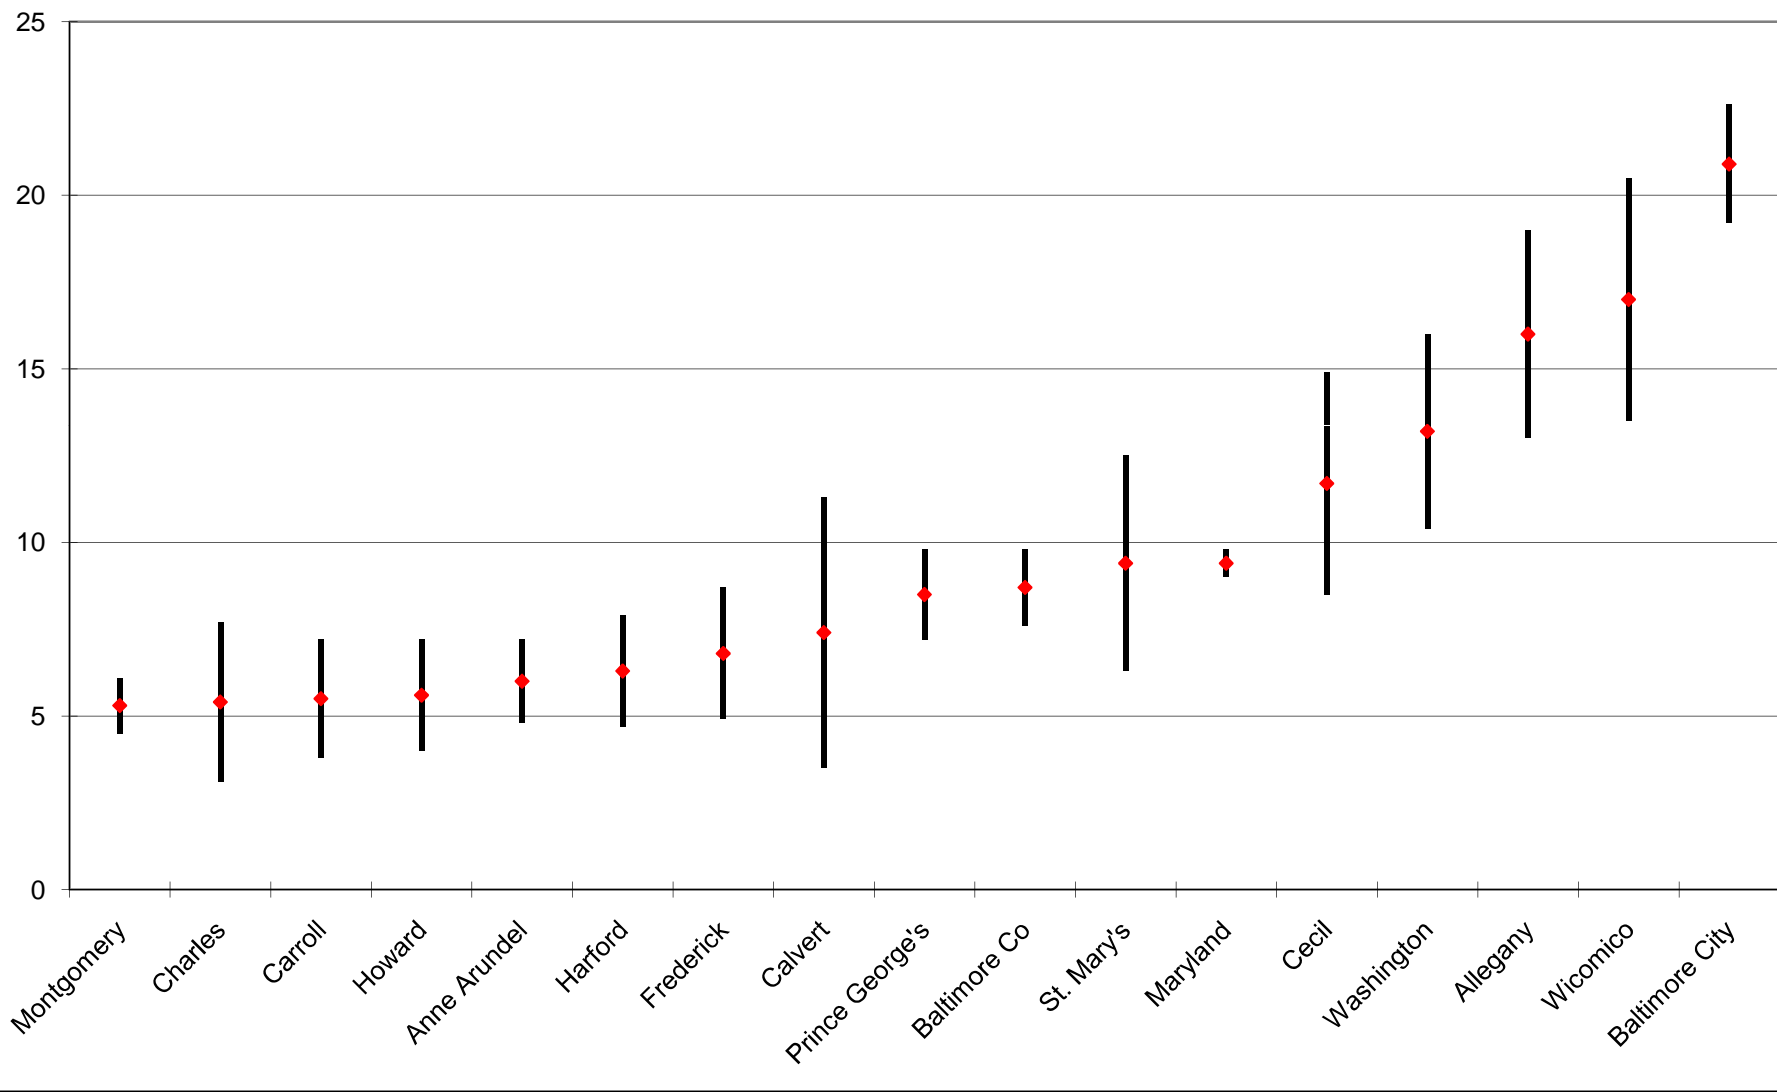

2007 Poverty Rate (Percent) for Female Population *

* Displays the 2007 point estimate as well as the upper and lower bounds of the 90 percent confidence interval.

Prepared by the Maryland Department of Planning, from the 2007 ACS for the 16 counties covered (population of 65,000 or more), September 2008