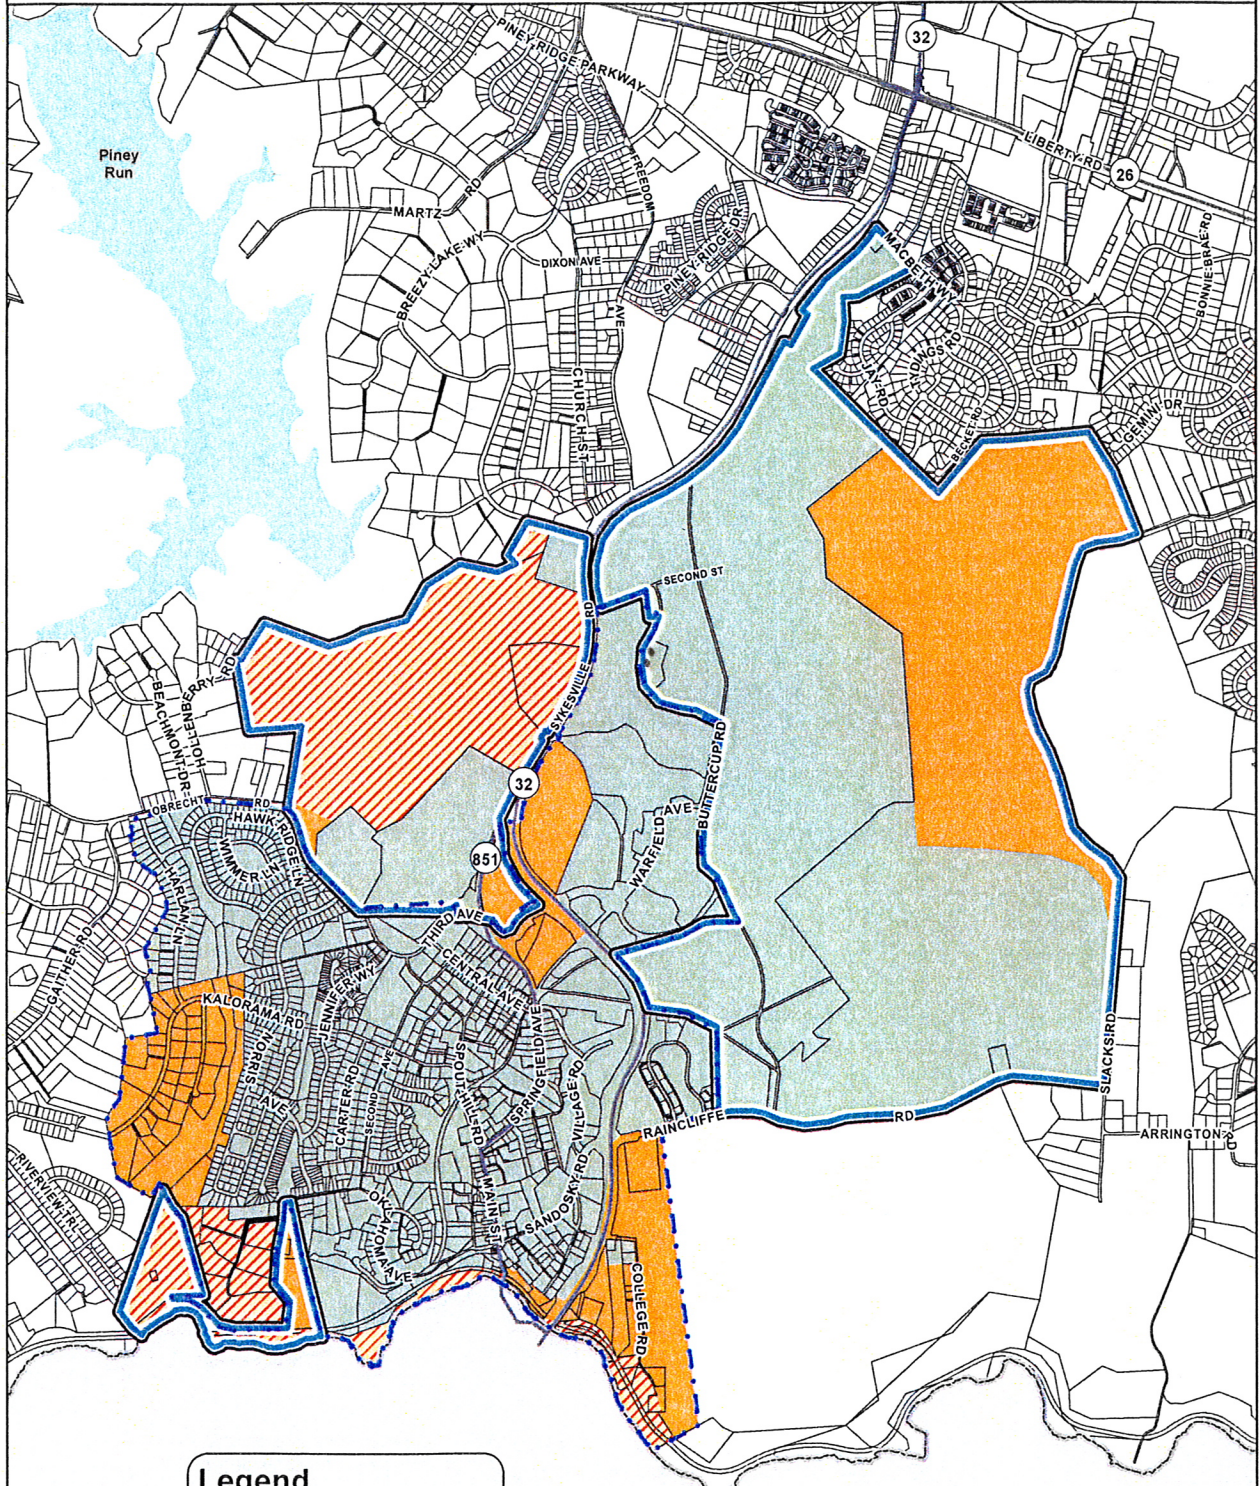

# Town of Sykesville

## SB 236-Tier Map

Carroll County, MD

**Legend**

- Tier I
- Tier II
- Tier IIA
- Corporate Limit
- Municipal Growth Area

↑  
N

Howard County