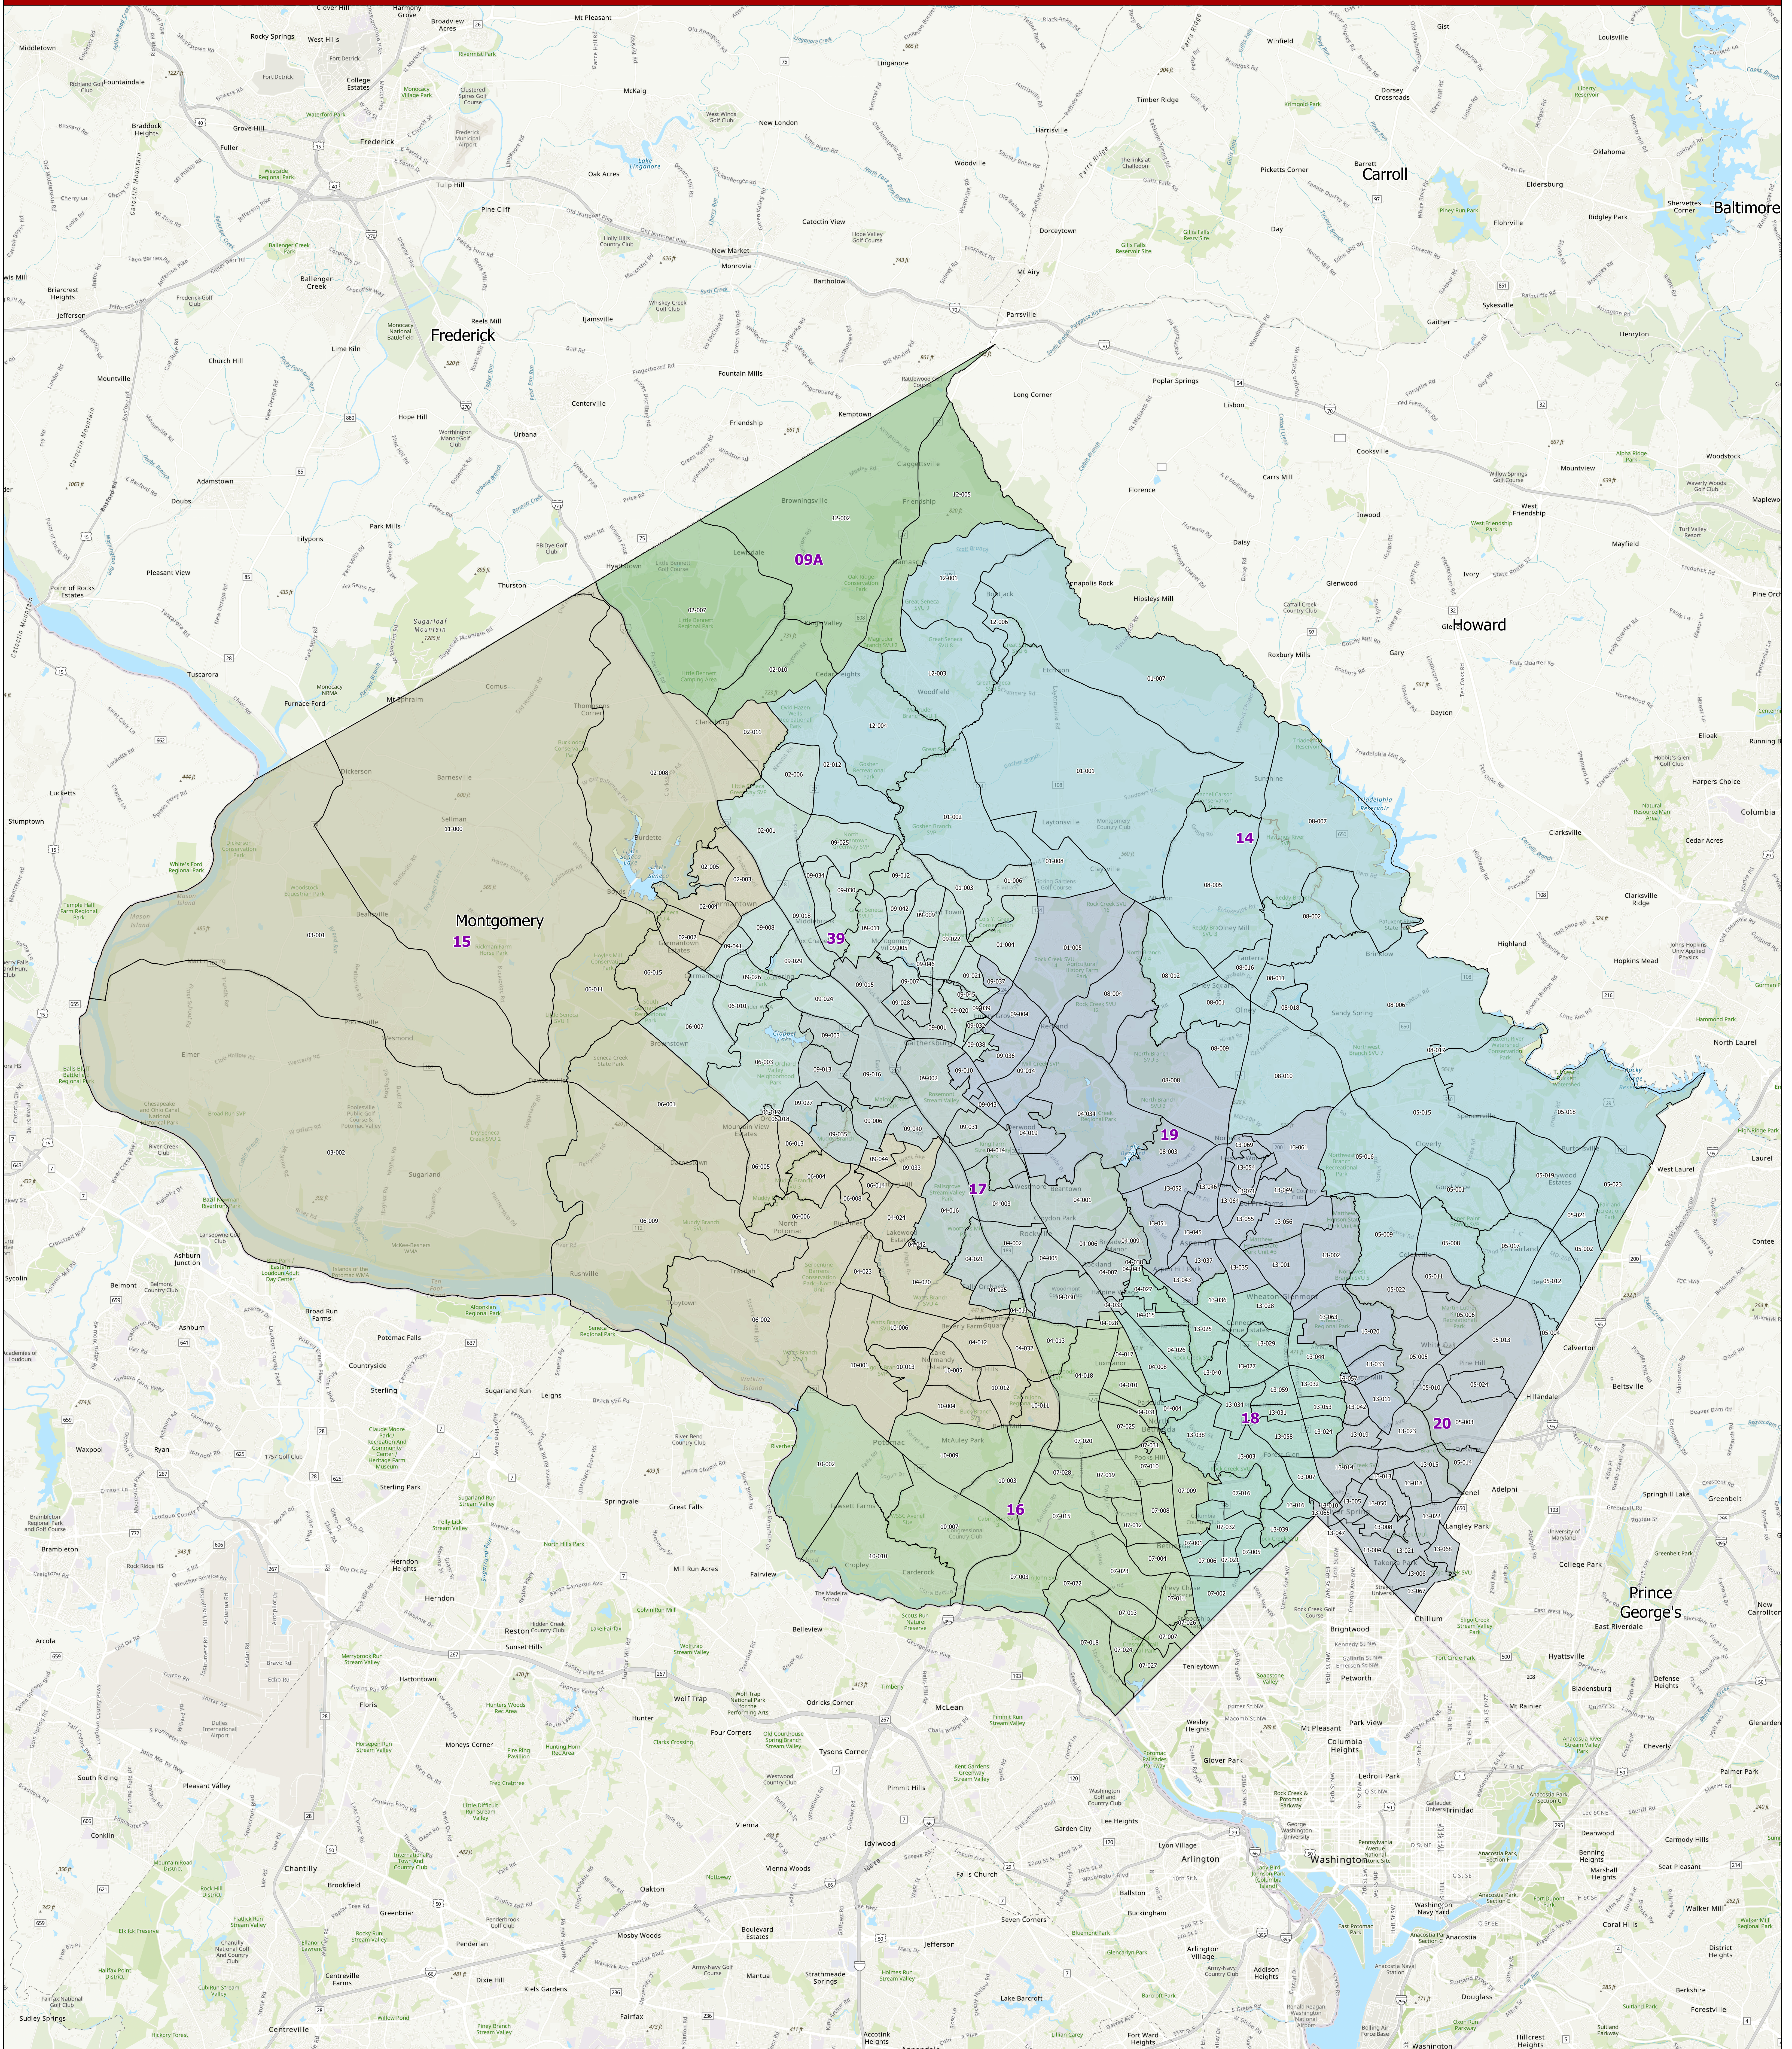

Maryland 2022 Legislative Districts with Precincts Montgomery County

Data Sources:

- 2022 precinct boundaries received from counties (including Baltimore City) or digitized by Planning in coordination with counties, with precinct numbers reformatted as needed for statewide consistency.
- Legislative districts sourced from 2020 Census TIGER/Line Files & Senate Joint Resolution 2 General Assembly 2022 Session.

Notes:

- Portions of any legislative districts that extend beyond the county are not depicted. Legislative district and precinct boundaries exclude 2020 Census blocks containing water area only.
- Planning may complete minor future adjustments to ensure precincts are edge matched with Census block boundaries.

Legend	
	Precinct
	DISTRICT 09A
	14
	15
	16
	17
	18
	19
	20
	39

Prepared by the Maryland Department of Planning May 2023