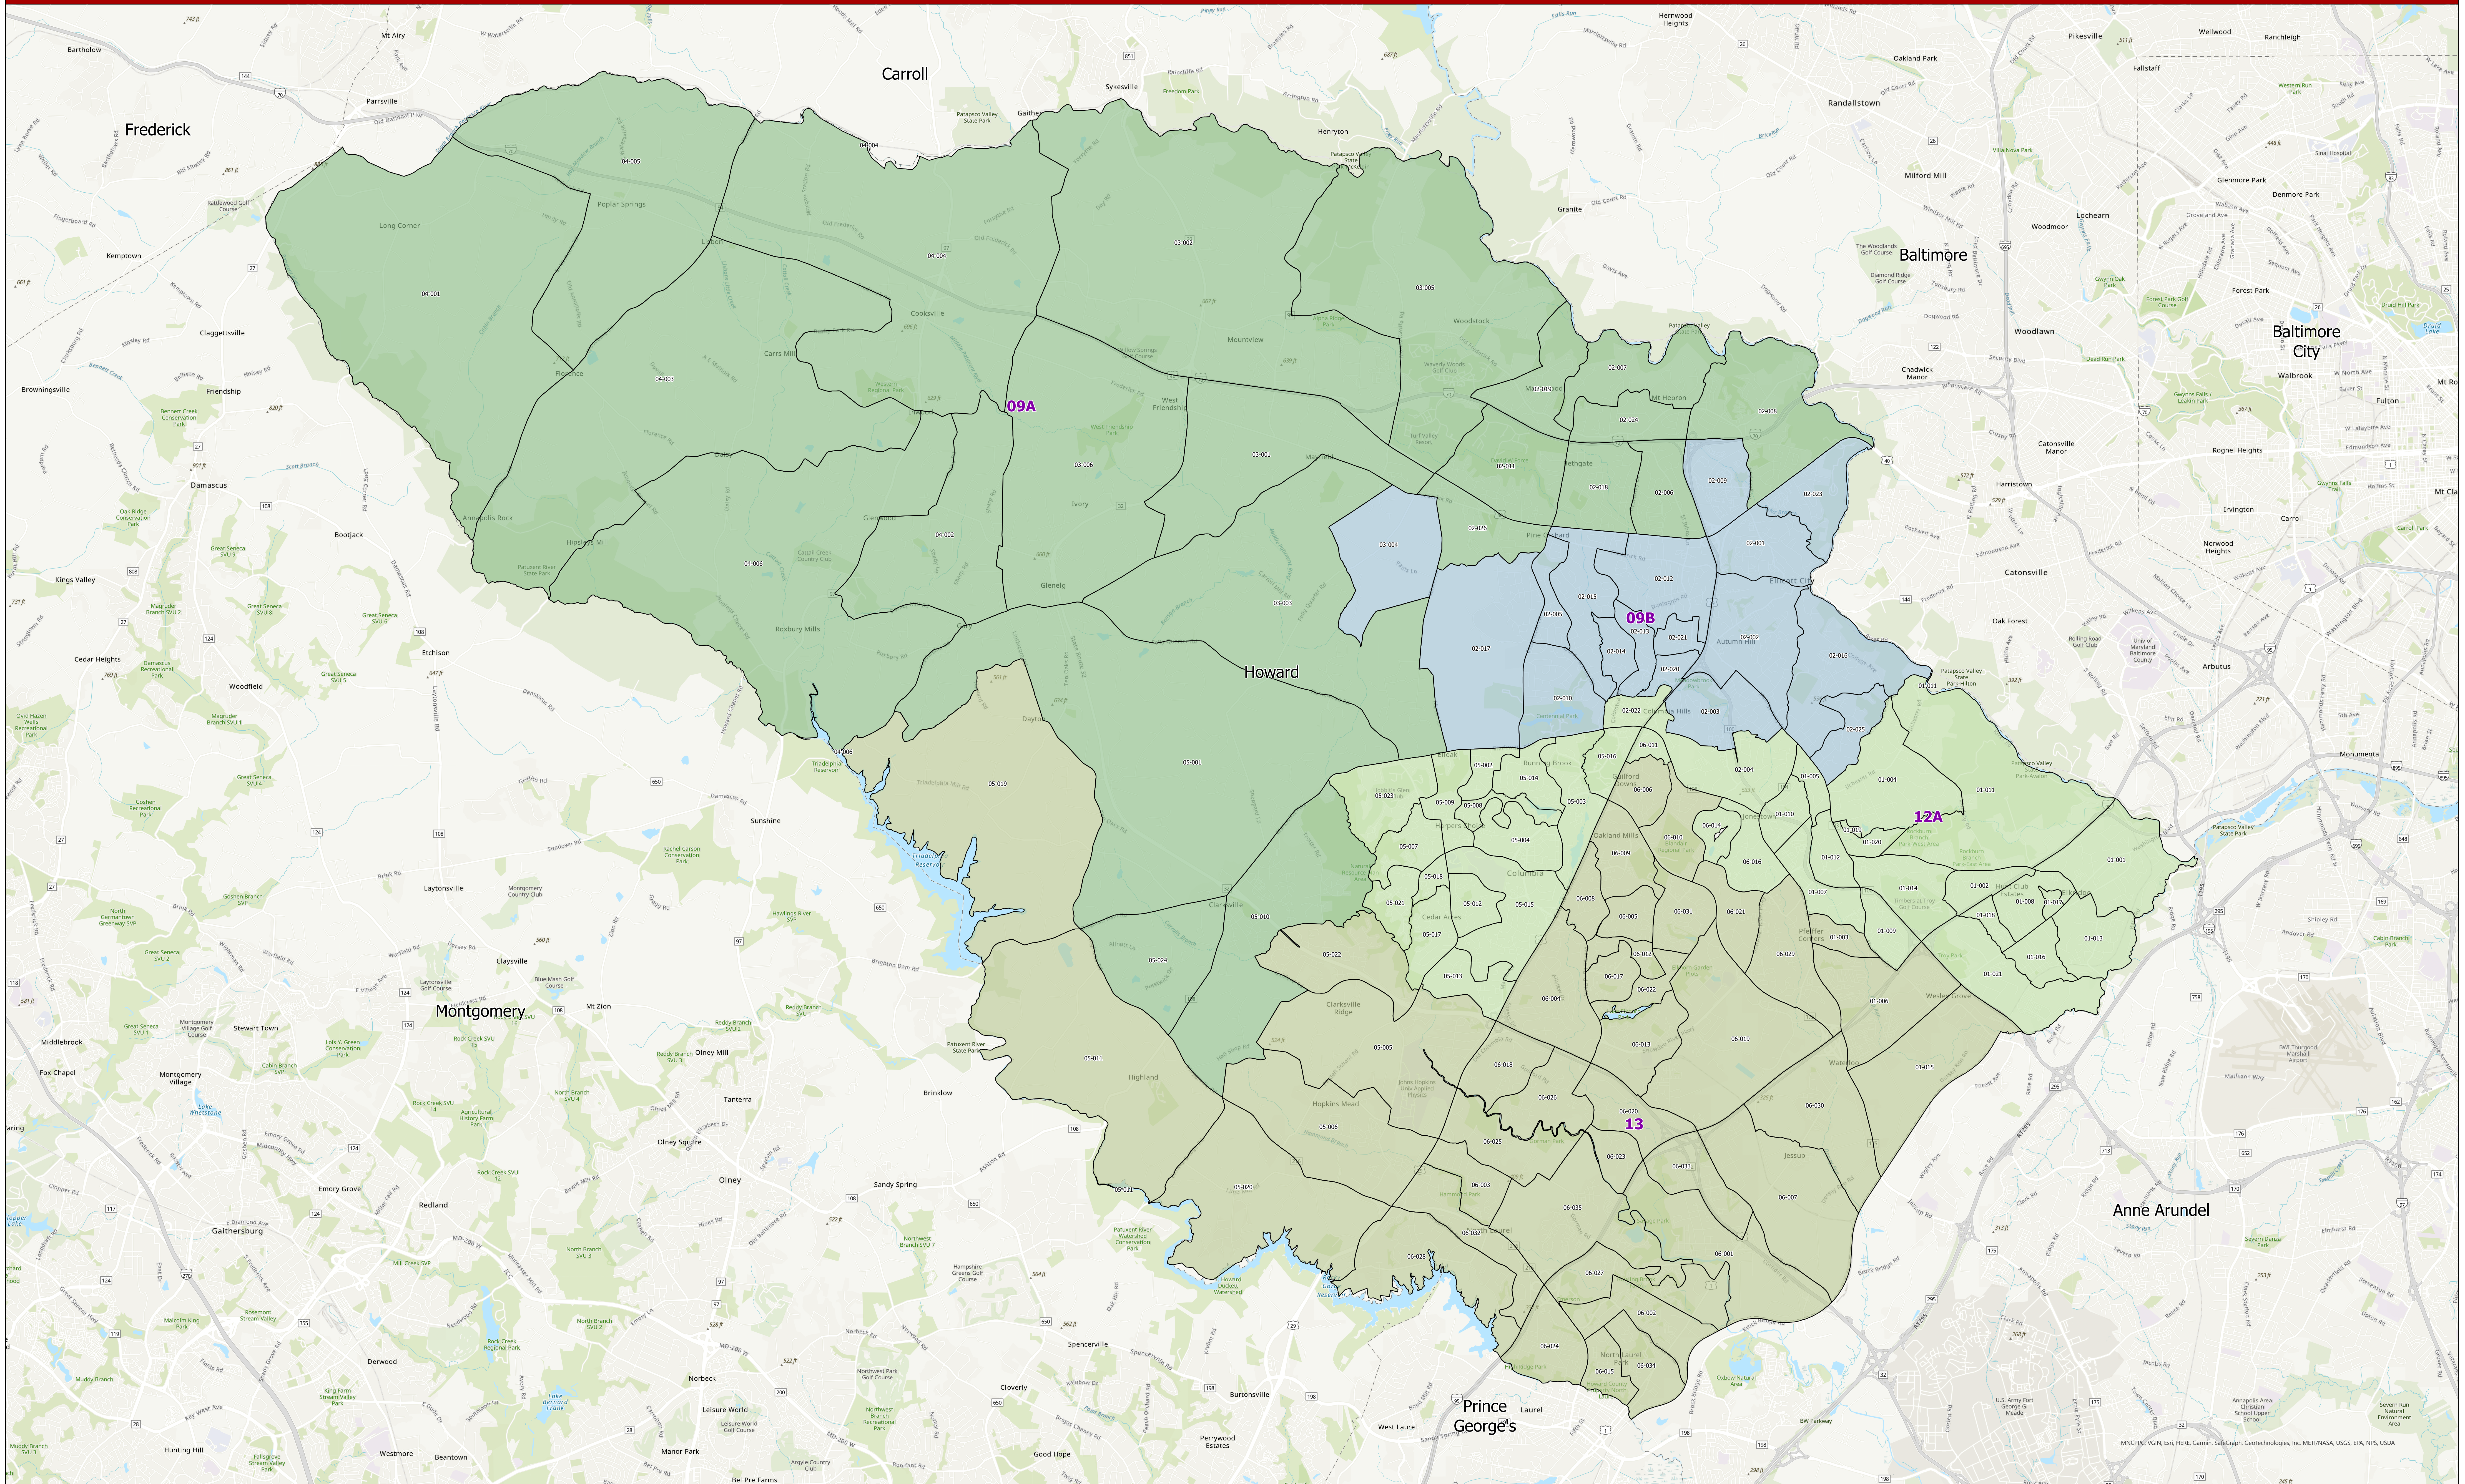

Maryland 2022 Legislative Districts with Precincts Howard County

Data Sources:

- 2022 precinct boundaries received from counties (including Baltimore City) or digitized by Planning in coordination with counties, with precinct numbers reformatted as needed for statewide consistency.
- Legislative districts sourced from 2020 Census TIGER/Line Files & Senate Joint Resolution 2 General Assembly 2022 Session.

Notes:

- Portions of any legislative districts that extend beyond the county are not depicted. Legislative district and precinct boundaries exclude 2020 Census blocks containing water area only.
- Planning may complete minor future adjustments to ensure precincts are edge matched with Census block boundaries.