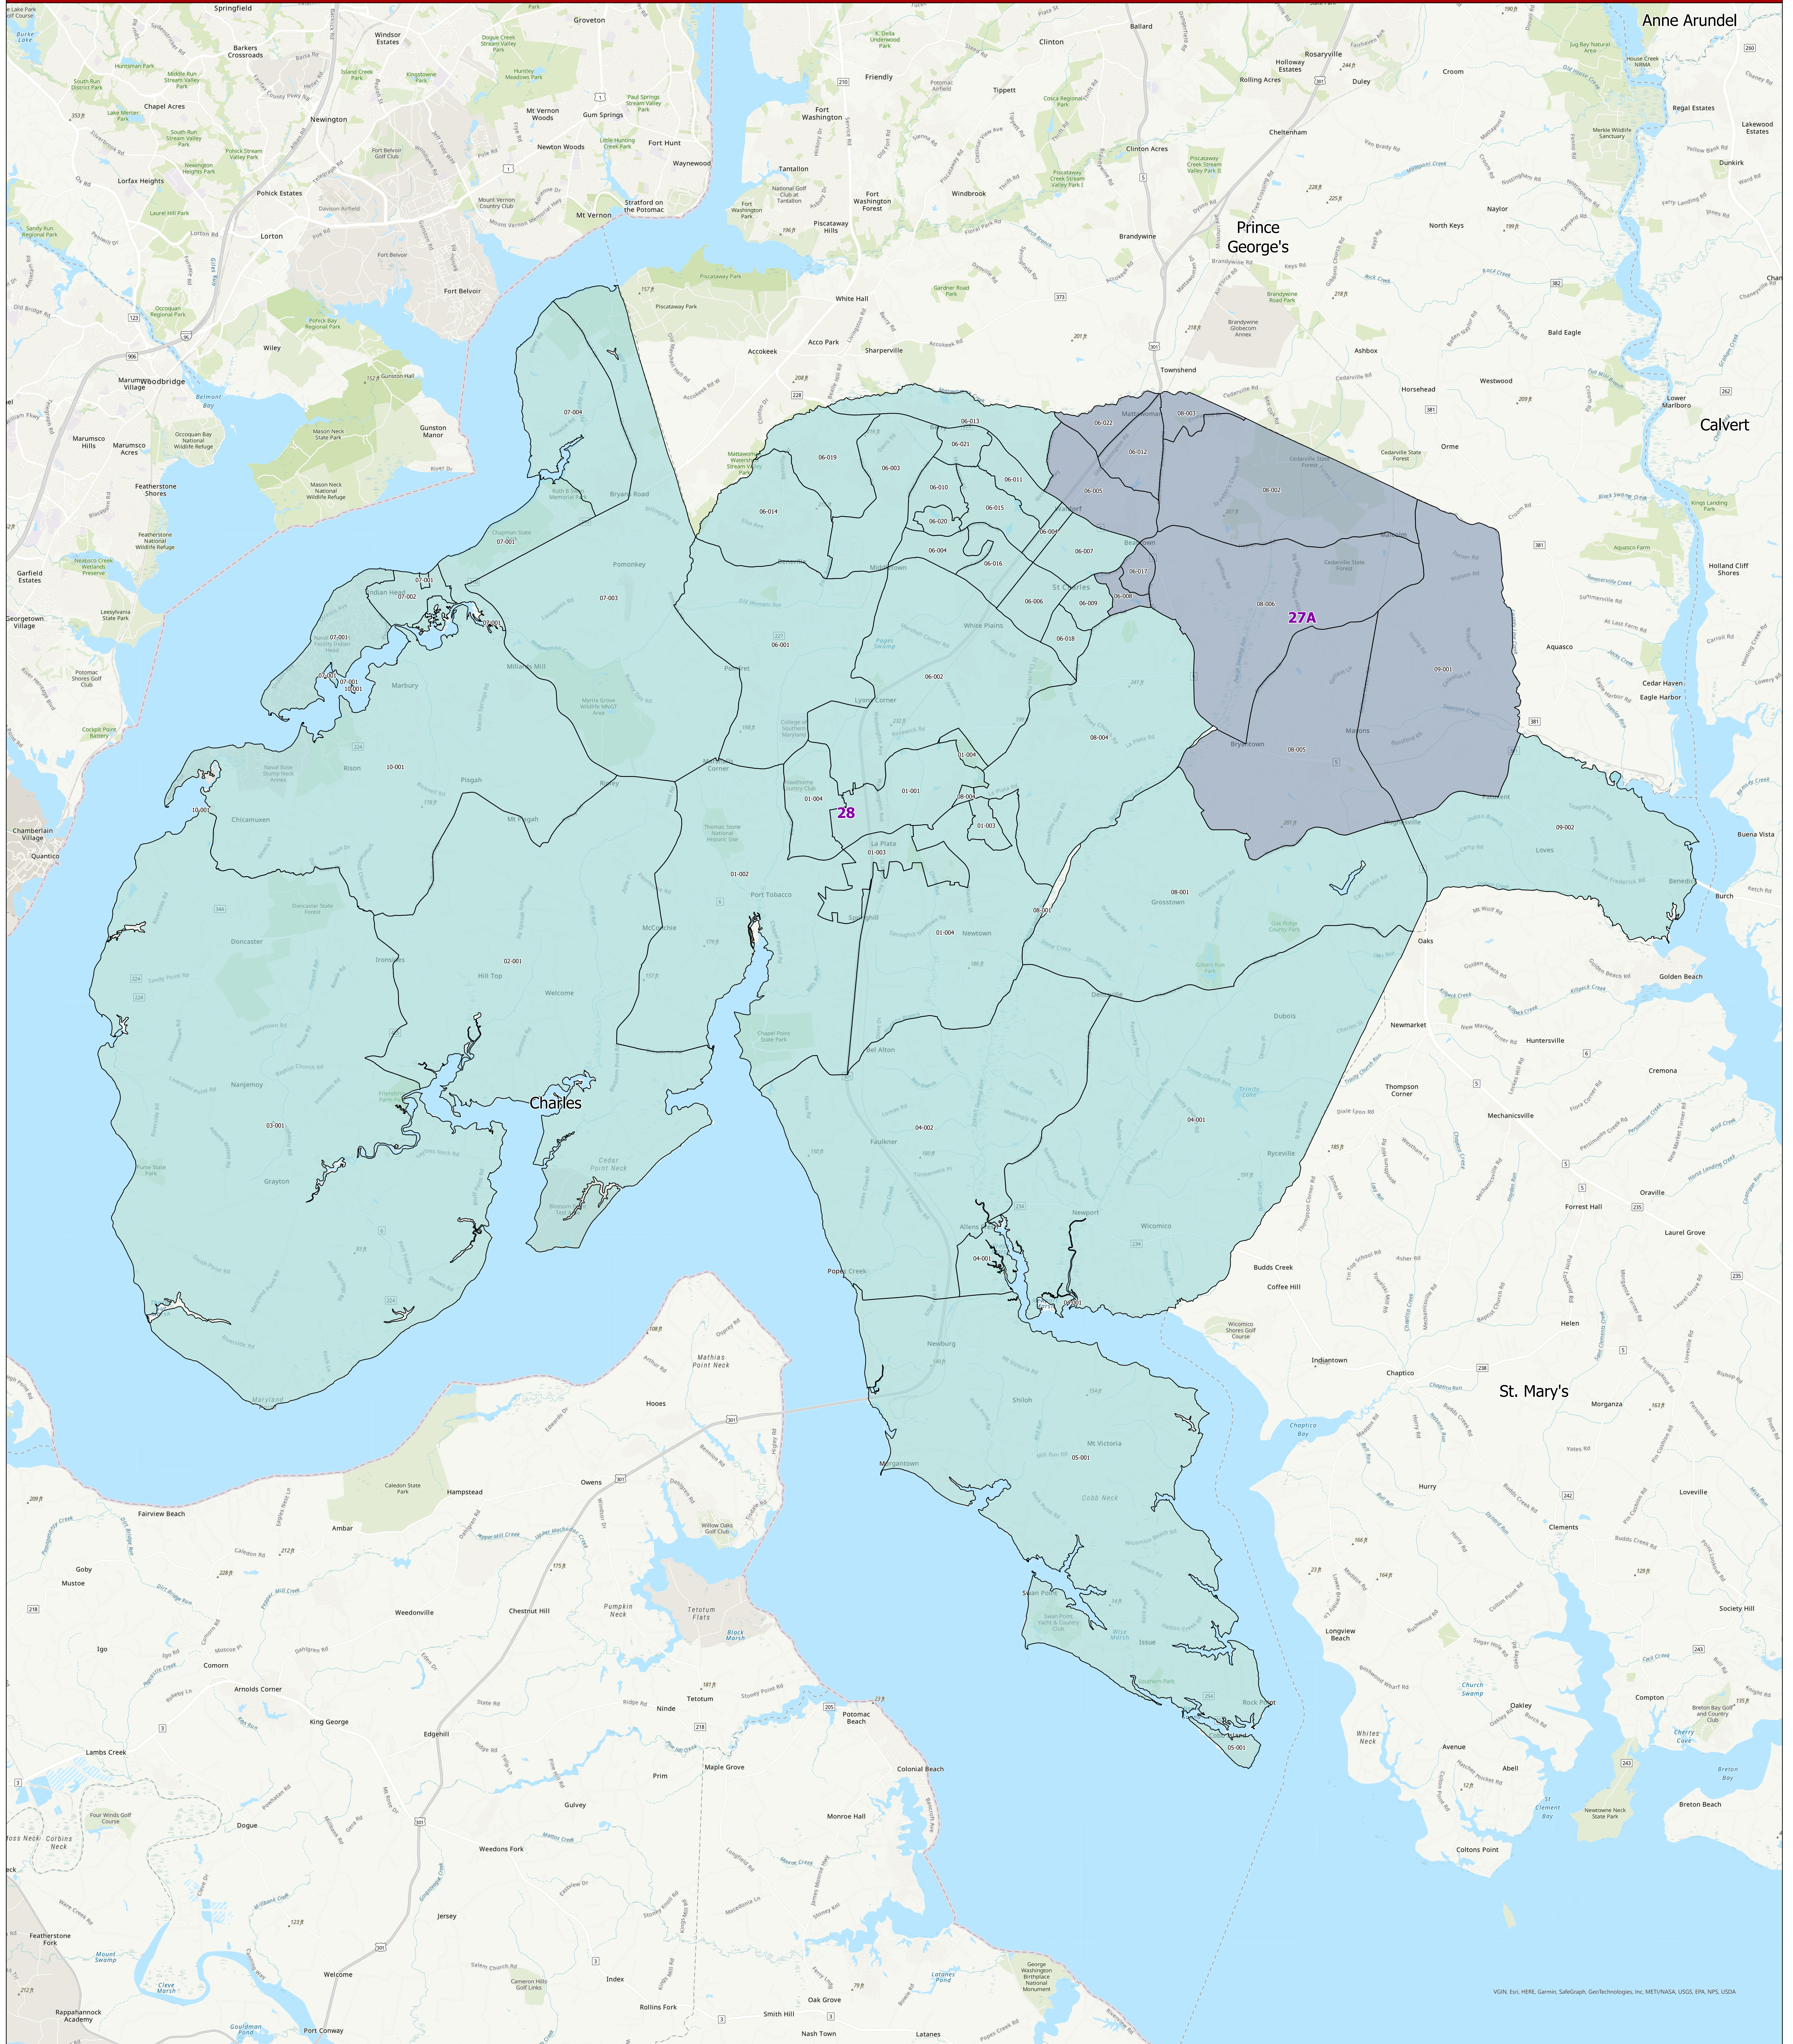

Maryland 2022 Legislative Districts with Precincts Charles County

Data Sources:

- 2022 precinct boundaries received from counties (including Baltimore City) or digitized by Planning in coordination with counties, with precinct numbers reformatted as needed for statewide consistency.
- Legislative districts sourced from 2020 Census TIGER/Line Files & Senate Joint Resolution 2 General Assembly 2022 Session.

Notes:

- Portions of any legislative districts that extend beyond the county are not depicted. Legislative district and precinct boundaries exclude 2020 Census blocks containing water area only.
- Planning may complete minor future adjustments to ensure precincts are edge matched with Census block boundaries.

Prepared by the Maryland Department of Planning September 2022