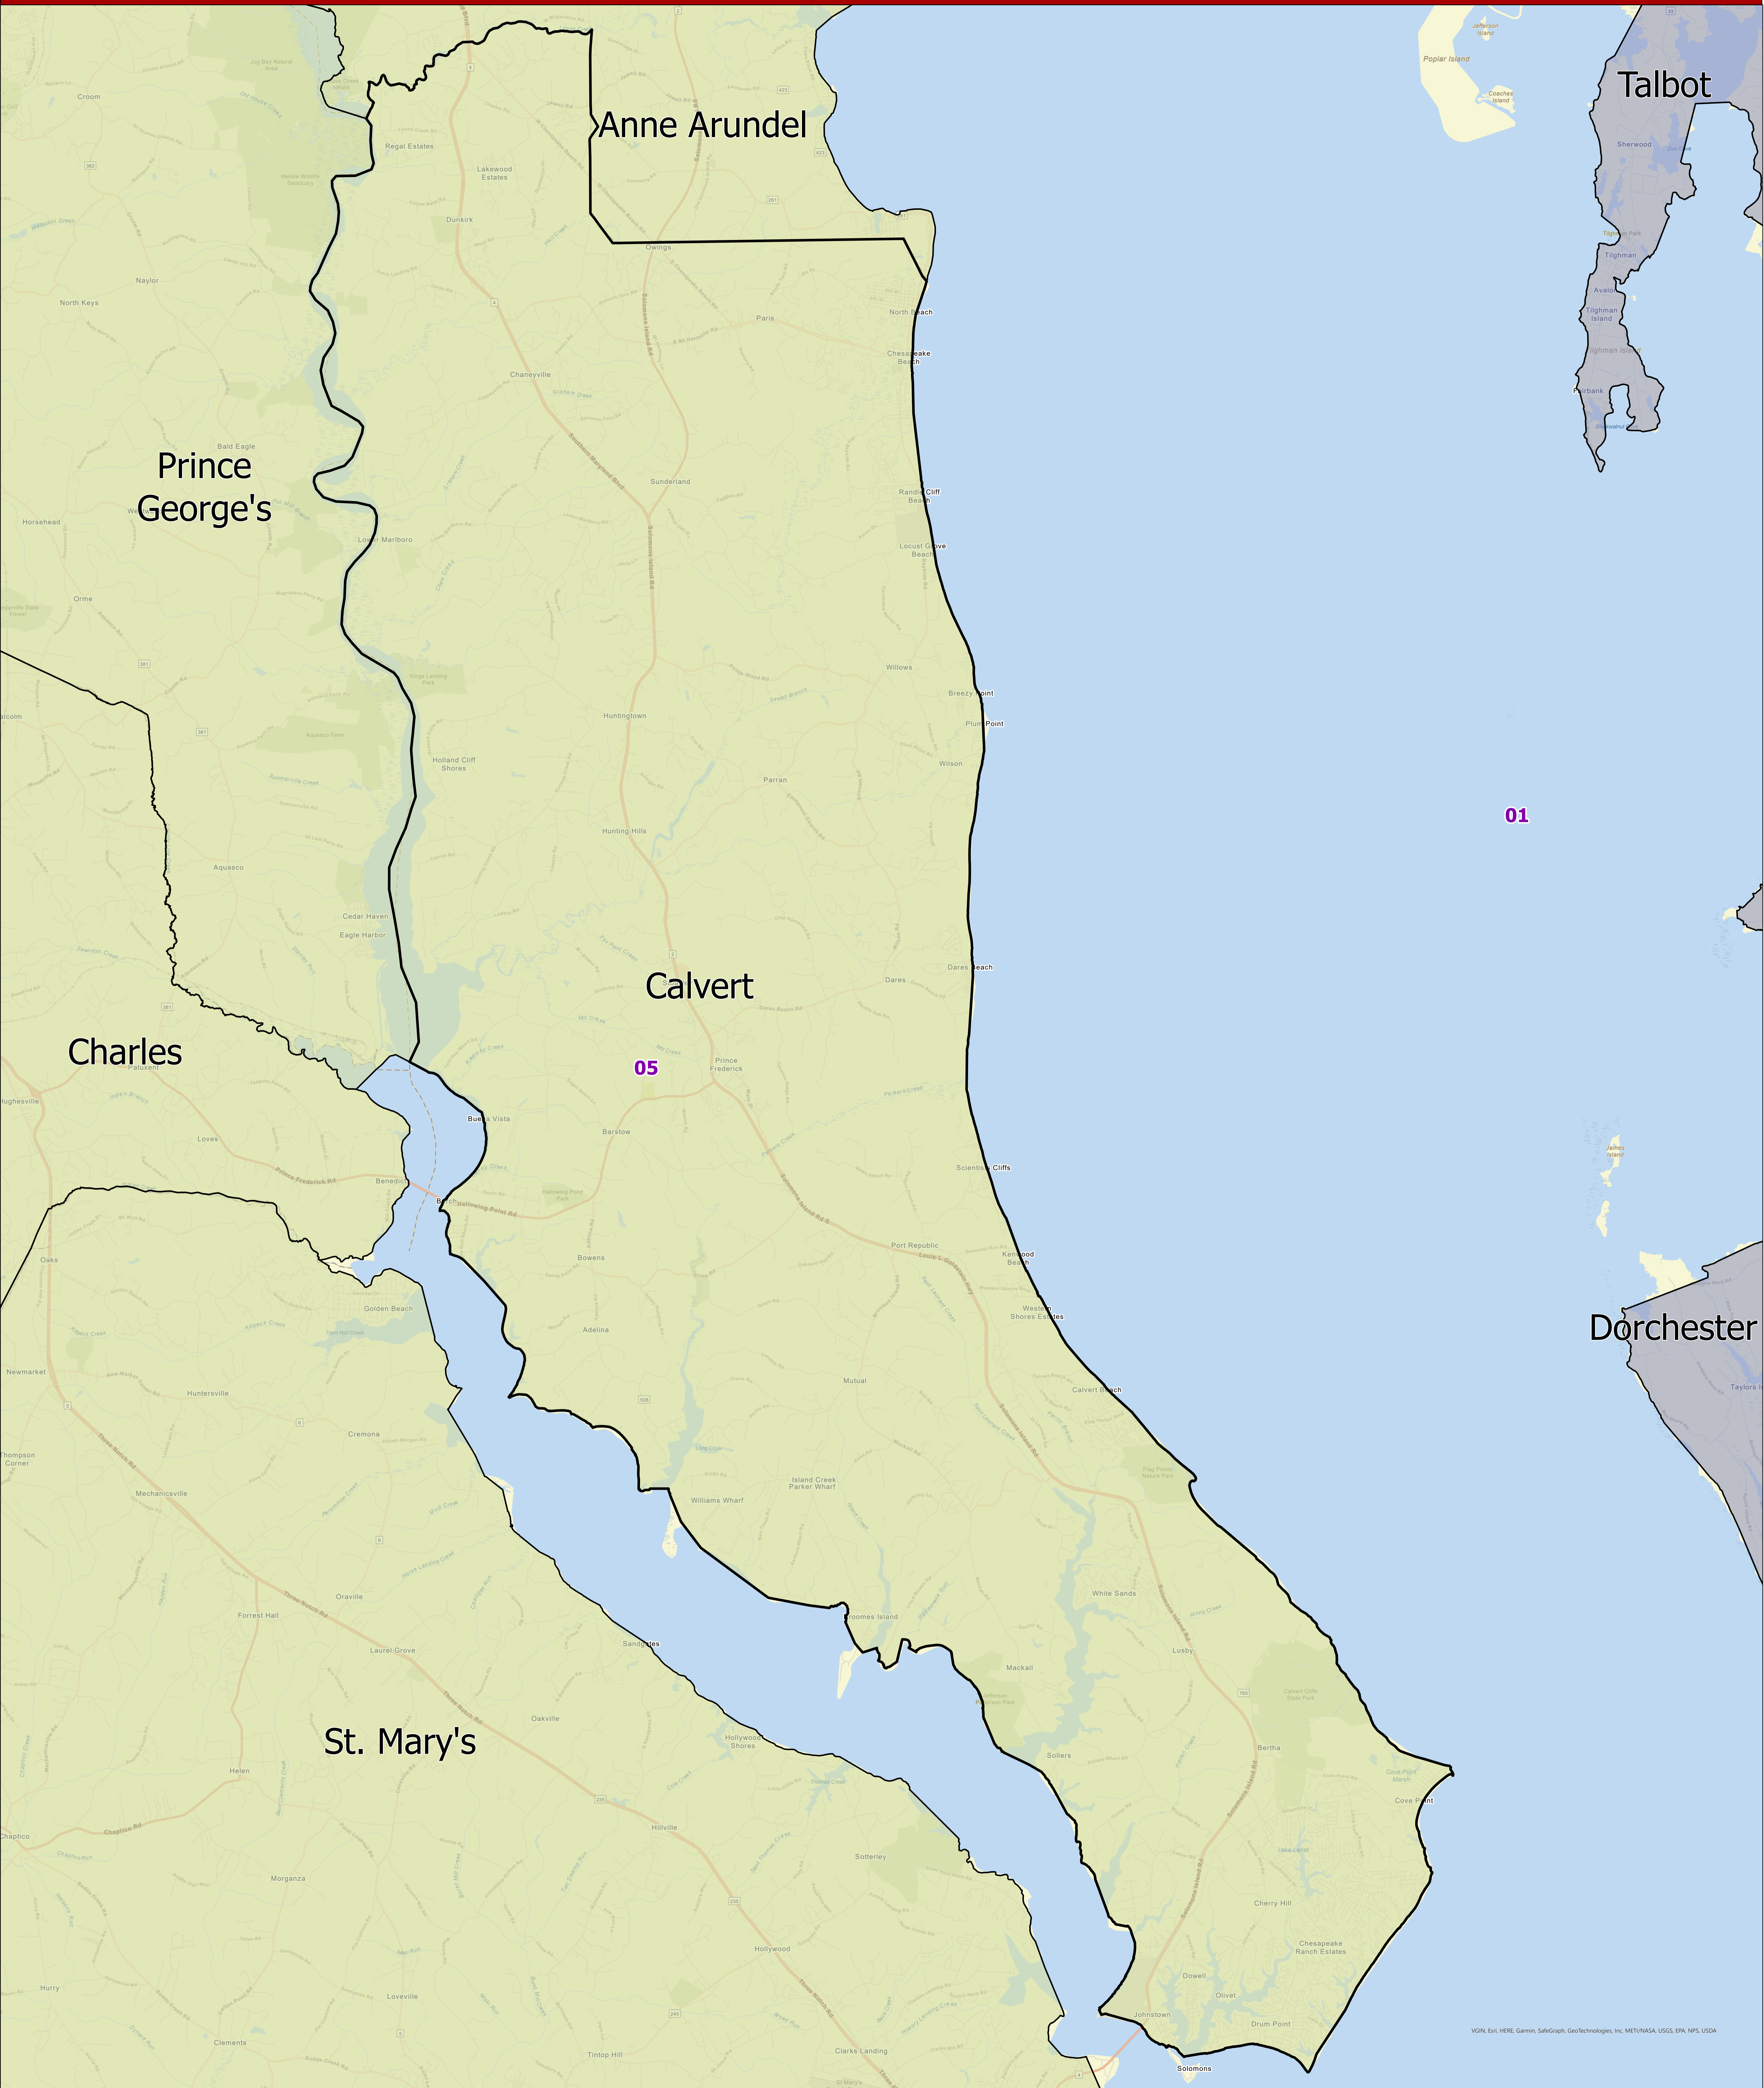

Maryland 2022 Congressional Districts Calvert County

Senate Bill 1012- General Assembly 2022 Session

Data Source: 2020 Census TIGER/Line Files & Senate Bill 1012
General Assembly 2022 Session
Prepared by the Maryland Department of Planning
July 2022

Legend	
	County Boundary
	DISTRICT 05

0 5 Miles

A scale bar indicating 0 to 5 miles and a compass rose showing cardinal directions (N, S, E, W).